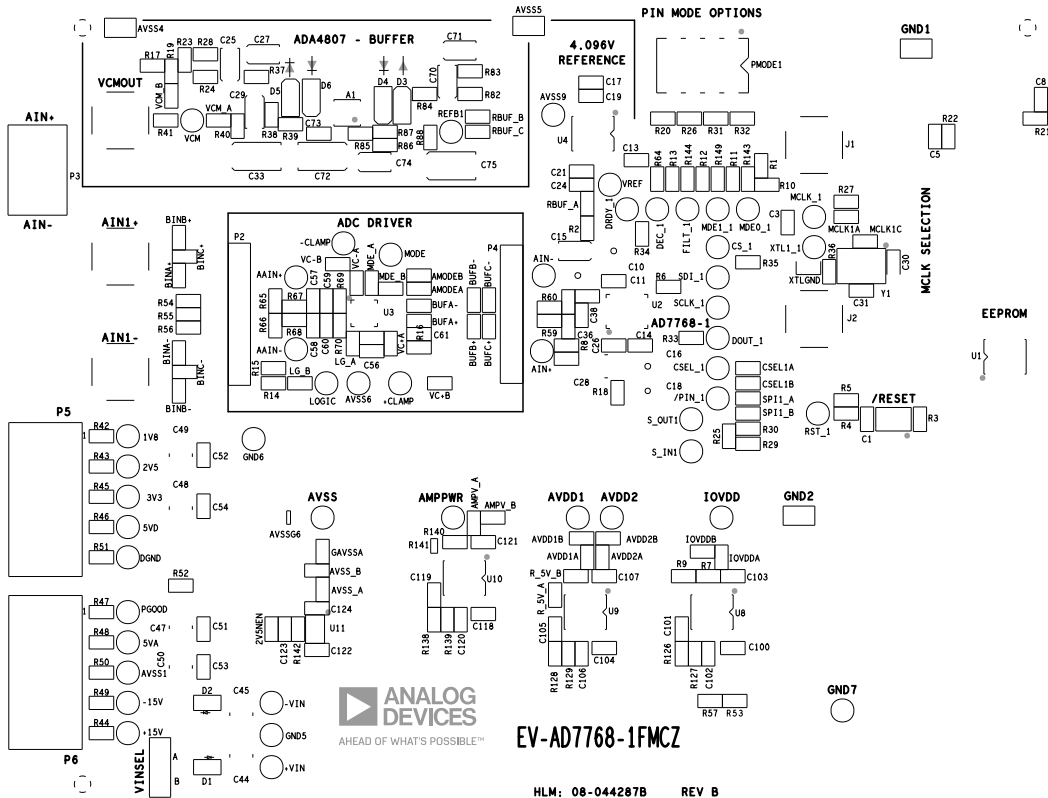

L1 PRIMARY
 08-044287-01
 REV B

L4 SECONDARY
08-044287-02
REV B

SILKSCREEN PRIMARY
 08-044287-03
 REV B

EV-AD7768-1FMC2

HLM: 08-044287B REV B

SOLDERMASK PRIMARY
08-044287-04
REV B

SILKSCREEN SECONDARY
 08-044287-05
 REV B

SOLDERMASK SECONDARY

08-044287-06

REV B

L2 Internal GND

08-044287-07

REV B

L3 Internal PWR
08-044287-08
REV B

PASTEMASK PRIMARY
08-044287-09
REV B