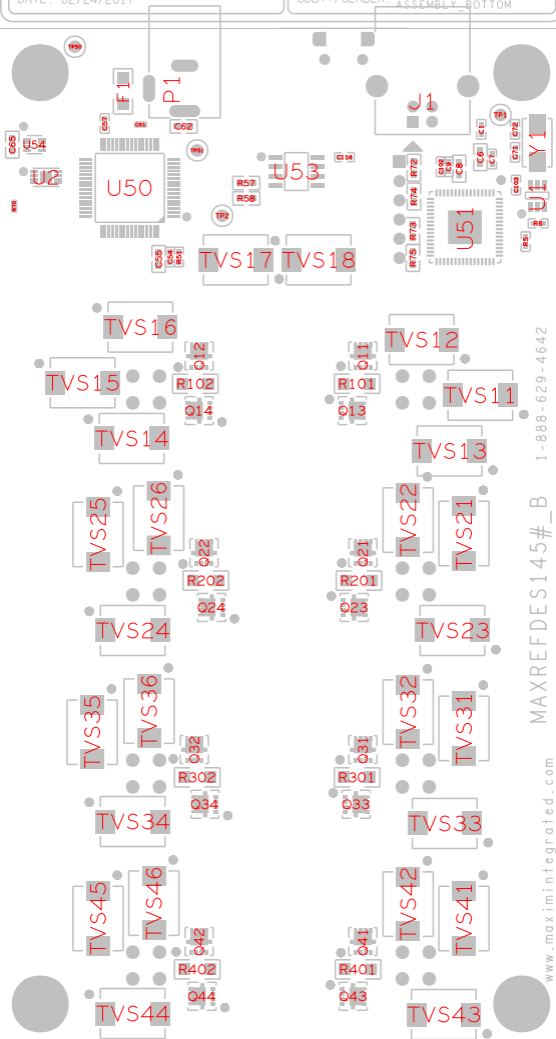

HARDWARE NAME: MAXREFDES145_APPS_B

HARDWARE NUMBER:

ENGINEER:

DESIGNER:

DATE: 02/24/2017

ODB++/GERBER: ASSEMBLY_BOTTOM

MAXREFDES145#_B 1-888-629-4642