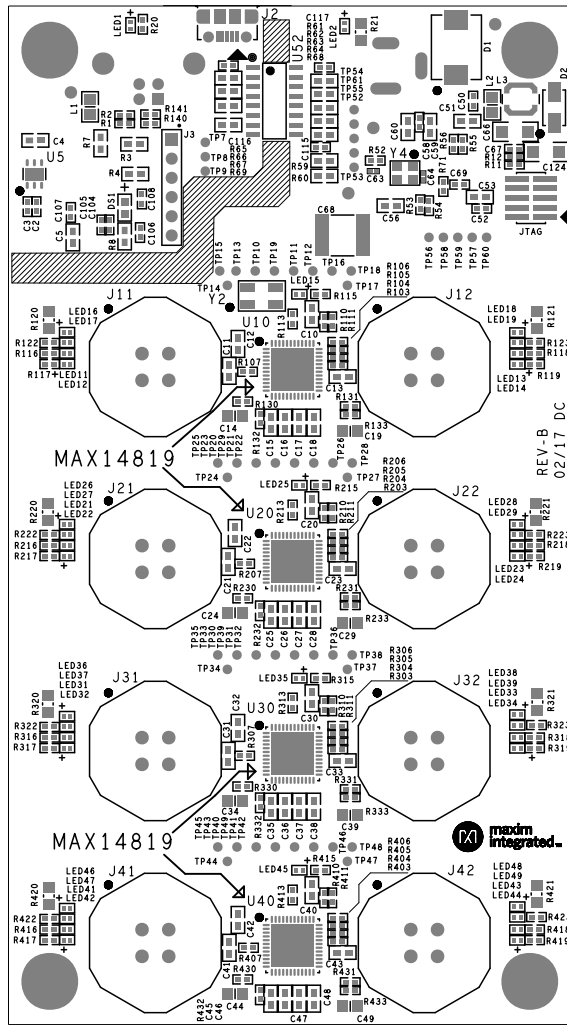

HARDWARE NAME: MAXREFDES145_APPS_B

HARDWARE NUMBER:

ENGINEER:

DESIGNER:

DATE: 02/24/2017

ODB++/GERBER: SILK_TOP