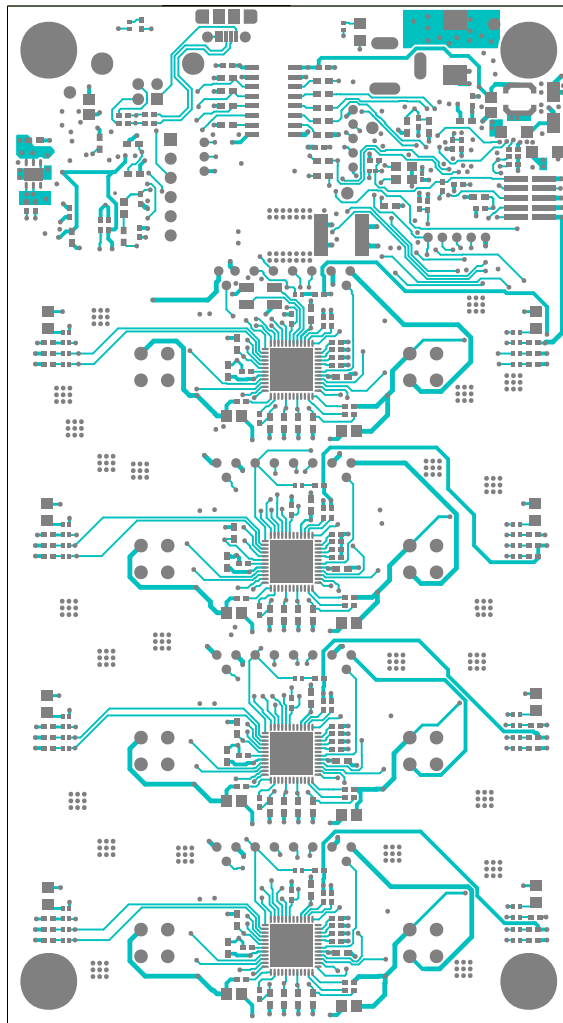

HARDWARE NAME :MAXREFDES145_APPS_B

HARDWARE NUMBER :

ENGINEER :

DESIGNER :

DATE : 02/24/2017

ODB++/GERBER : TOP