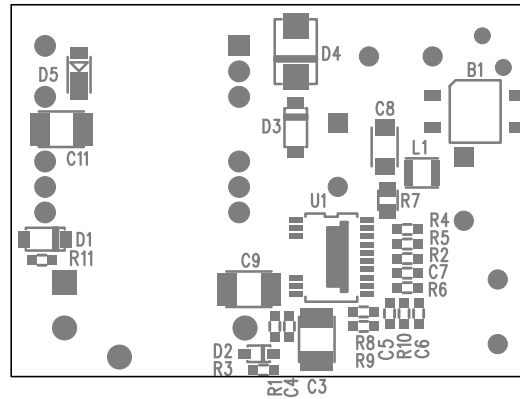

LTC CONFIDENTIAL - FOR CUSTOMER USE ONLY

1630 MCCARTHY BLVD  
MILPITAS, CA 95035  
PH: (408)432-1900  
[www.linear.com](http://www.linear.com)  
LTC CONFIDENTIAL-  
FOR CUSTOMER USE ONLY

TITLE: BOTTOM ASSEMBLY DRAWING

OFF-LINE NO-OPTO  
ISOLATED FLYBACK CONVERTER

SIZE	IC NO.	LT8315EFE	REV
N/A		DC2337A	3

FILENAME: DC2337A-3.PCB

SHT 2 of 2