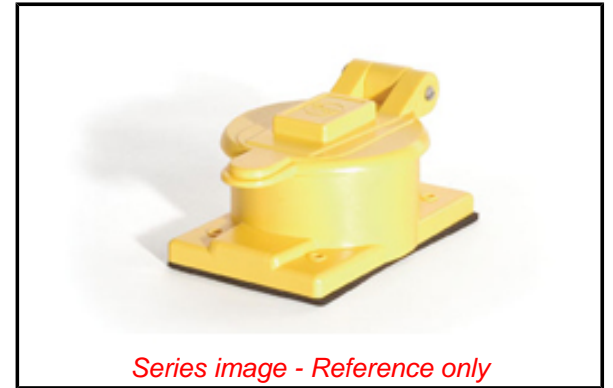

PLEASE CHECK WWW.MOLEX.COM FOR LATEST PART INFORMATION

Part Number: [1301470130](#)
Status: **Active**
Overview: [Watertite® Wet-Location Wiring Solutions](#)
Description: Watertite® Receptacle Flip Coverplate with Locking Blade, 3 Pole/4 Wire, Non-NEMA, 600V AC/250V DC

Documents:

[RoHS Certificate of Compliance (PDF)](#)

Agency Certification

UL E68122

General

Product Family	Wiring Devices
Series	130147
IP Rating	IP67
NEMA Configuration	Non-NEMA Locking
Overview	Watertite® Wet-Location Wiring Solutions
Product Name	Watertite®
Receptacle Type	Single
Specialty	N/A
Type	Receptacle
UPC	78678834847
Woodhead	Yes

Physical

Cord Grip Body Size	N/A
Flange	No
Flip Lid	Yes
Gender	Female
Length	N/A
Locking Blade	Yes
Poles	3-pole/4-wire

Electrical

Cord Type	N/A
Current - Maximum per Contact	50.0A
GFCI	No
Lighted Connector	No
Voltage - Maximum	600V AC / 250V DC

Material Info

Old Part Number	66W64

EU ELV

Not Reviewed

EU RoHS

Not Reviewed

REACH SVHC

Not Reviewed

Halogen-Free

Status

Not Reviewed

Need more information on product environmental compliance?

Email productcompliance@molex.com
Please visit the [Contact Us](#) section for any non-product compliance questions.

China ROHS

Not Reviewed

ELV

Not Reviewed

Search Parts in this Series

[130147 Series](#)