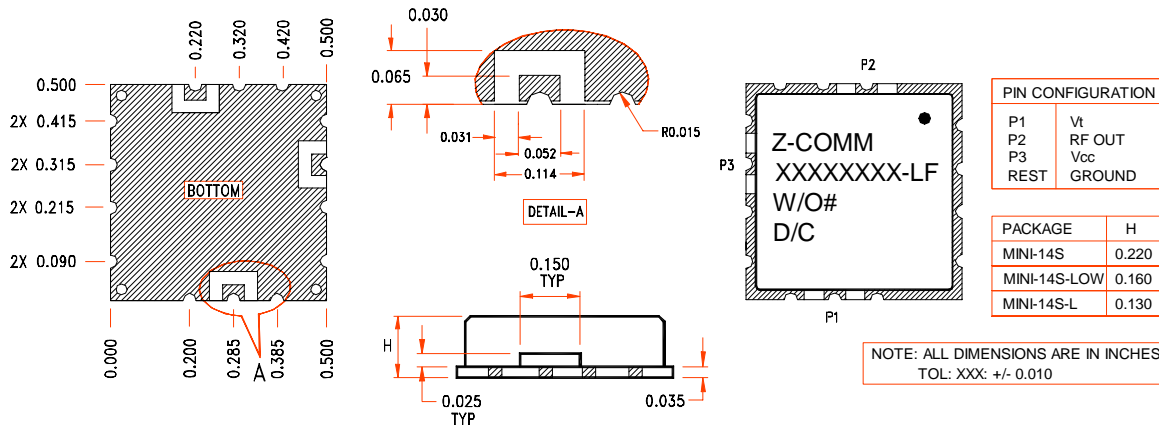

#### Application Notes

- AN-101: Mounting and Grounding
- AN-102: Output Loading
- AN-107: Manual Soldering

#### Additional Notes

LFSuffix = RoHS Compliant. All specifications are subject to change without notice.

Tuning Curve, typ.

Power Curve, typ.

Footprint

Physical Dimensions

LFSuffix = RoHS Compliant. All specifications are subject to change without notice.