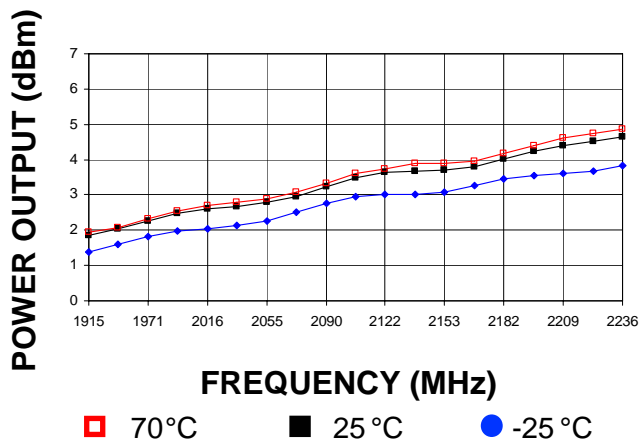

Tuning Curve, typ.

Power Curve, typ.

Footprint

Physical Dimensions

LFSuffix = RoHS Compliant. All specifications are subject to change without notice.