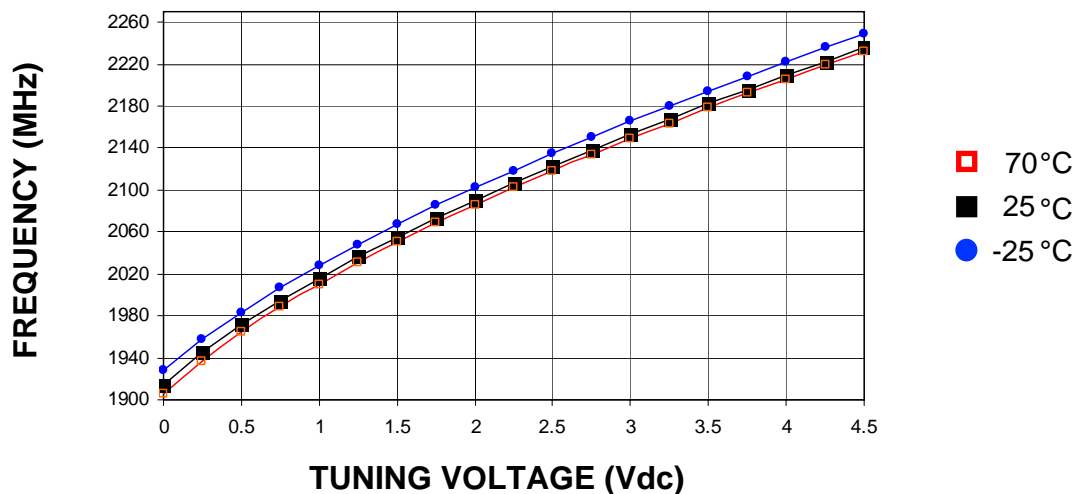

Tuning Curve, typ.

Power Curve, typ.