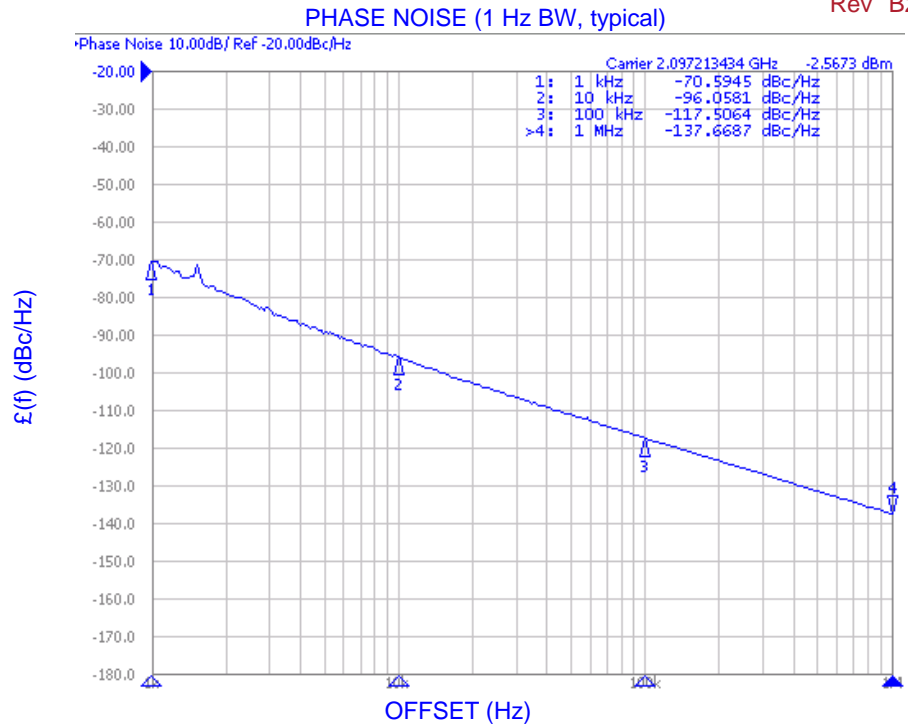

### Voltage-Controlled Oscillator Surface Mount Module

#### Performance Specifications

|  | Min  | Typ      | Max  | Units              |
|--|------|----------|------|--------------------|
| Oscillation Frequency Range            | 2008 |          | 2186 | MHz                |
| Phase Noise @ 10 kHz offset (1 Hz BW)  |      | -95      |      | dBc/Hz             |
| Harmonic Suppression (2nd)             |      | -20      |      | dBc                |
| Tuning Voltage                         | 0.5  |          | 4.5  | Vdc                |
| Tuning Sensitivity (avg.)              |      | 69       |      | MHz/V              |
| Power Output                           | -2   | 1.5      | 5    | dBm                |
| Load Impedance                         |      | 50       |      | $\Omega$           |
| Input Capacitance                      |      |          | 20   | pF                 |
| Pushing                                |      |          | 5    | MHz/V              |
| Pulling (14 dB Return Loss, Any Phase) |      |          | 6    | MHz                |
| Operating Temperature Range            | -25  |          | 70   | $^{\circ}\text{C}$ |
| Package Style                          |      | MINI-14S |      |                    |