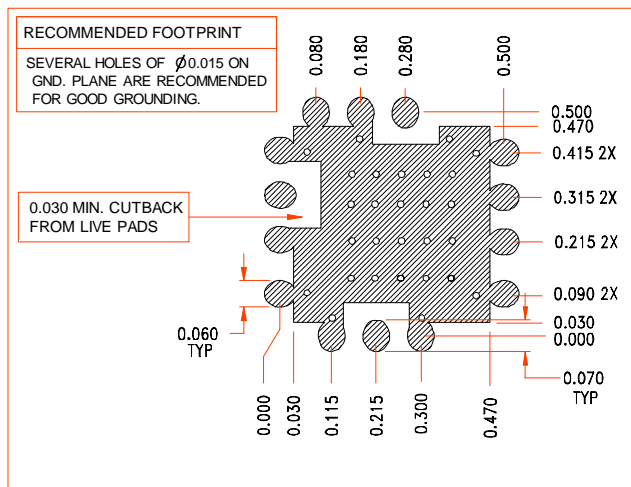

#### Application Notes

- AN-101: Mounting and Grounding
- AN-102: Output Loading
- AN-107: Manual Soldering

#### Additional Notes

LFSuffix = RoHS Compliant. All specifications are subject to change without notice.

Tuning Curve, typ.

Power Curve, typ.

Footprint

Physical Dimensions

LFSuffix = RoHS Compliant. All specifications are subject to change without notice.