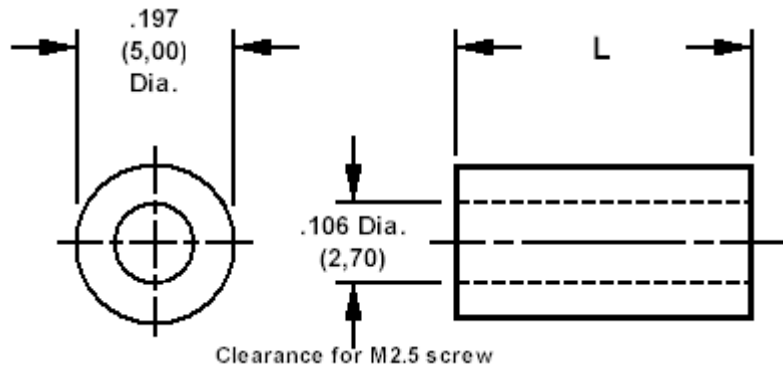

**335-5174 Spacer/Stand-off, round, thru hole**

**How to order code**  
**335-5174-XX-YY-00**  
 Basic Part No XX = L dimension, YY = Plating Finish

DIMENSIONS (XX)		
	(XX)	L
335-5174	-03	.236 (6,00)
	-04	.315 (8,00)
	-05	.394 (10,00)
	-06	.472 (12,00)
	-07	.630 (16,00)

MATERIALS			
Component	Material	Finish (YY)	
Spacer/Stand-Off	Brass	-02	-07
		Nickel	Cadmium (plus Chromate)