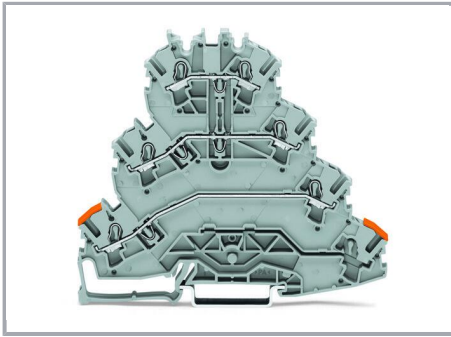

Creating spacer housings for electric motor wiring rail-mount terminal blocks via

lockout caps (2002-192) for conductor entry and operating slot.

Product family

TOPJOB® S

TOPJOB® S: In various industrial applications and modern building installations, WAGO's wide and versatile range of rail-mount terminal blocks provides more than just reliable electrical connections.

[Show all products from the family](#)

Subject to changes. Please also observe the further product documentation!