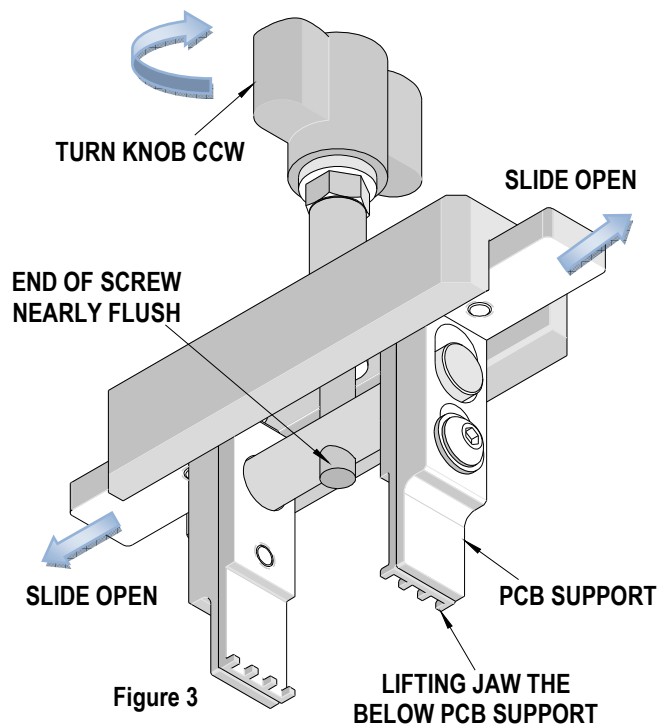

Tool Operation

Note: Some longer-length headers may need the following steps repeated, with the tool being re-applied along the length of the assembly.

1. Slide the PCB Supports and Lifting Jaws fully open. See Figure 3. Turn the Lifting Screw Knob counter-clockwise (CCW) until the Lifting Jaws are slightly below the PCB Supports. At this point, the end of the Lifting Screw will be nearly flush with the bottom of the Lifting Bar.

Figure 2

Figure 3

Figure 4

2. Move the tool down over the outside walls of the backplane housing. Note that the jaws have “teeth” that engage the recessed area of the housing (near the PCB surface). See Figure 4.

Note: The lifting jaws must engage the recesses in the housing so it can be lifted off the PCB.

3. Close the Lifting Jaws onto the backplane header housing. When the teeth are properly engaged in the recesses, the inside of the Lifting Jaws should be very close to the sides of the header housing. See Figure 5.