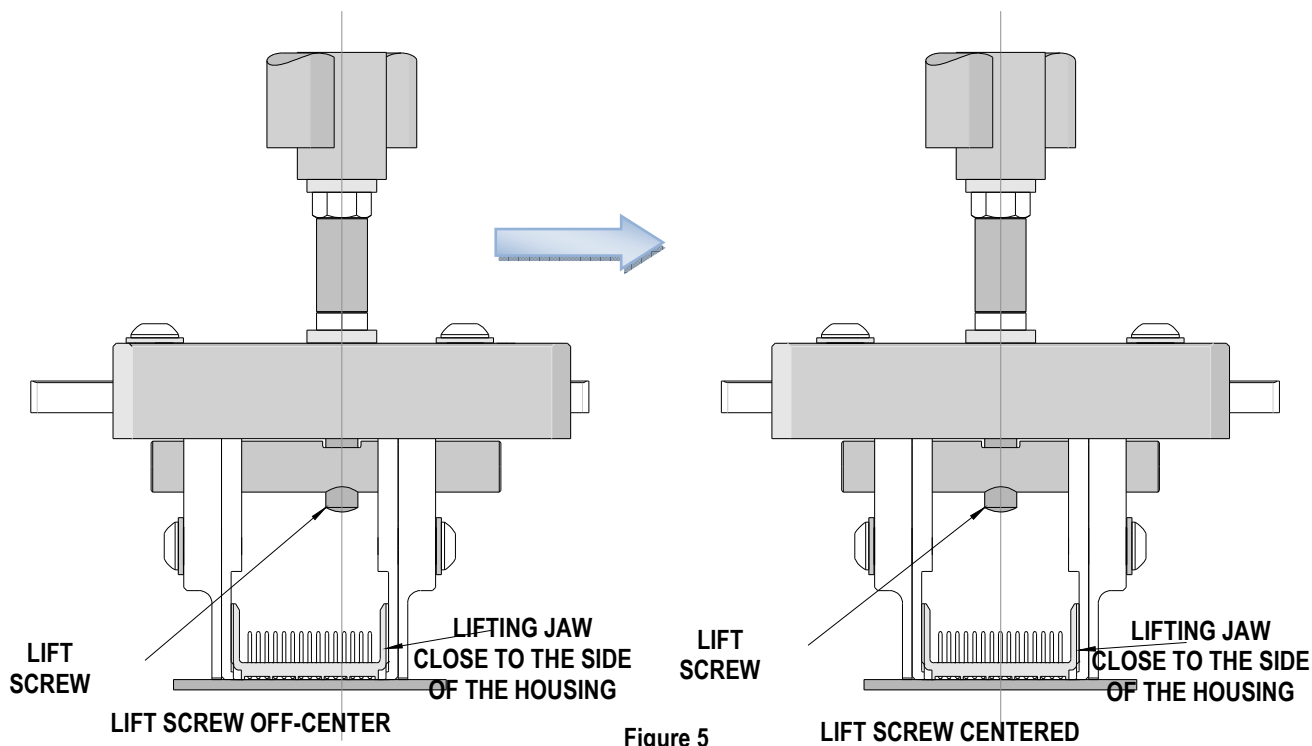

Figure 2

Figure 3

Figure 4

2. Move the tool down over the outside walls of the backplane housing. Note that the jaws have “teeth” that engage the recessed area of the housing (near the PCB surface). See Figure 4.

Note: The lifting jaws must engage the recesses in the housing so it can be lifted off the PCB.

3. Close the Lifting Jaws onto the backplane header housing. When the teeth are properly engaged in the recesses, the inside of the Lifting Jaws should be very close to the sides of the header housing. See Figure 5.

Figure 5

4. Ideally, the Lift Screw should be centered on the width of the backplane assembly. This will prevent the header assembly from tilting as it is removed from the PCB. If the screw is off-center, the top of the tool (screw, Lifting Bar, and Top Support) can be slid over until centered. See Figure 5.
5. Turn the Lift Screw Knob clockwise (CW) until the PCB Supports contact the printed circuit board.
6. Continue turning the Lift Screw Knob clockwise (CW) until the backplane header is removed from the printed circuit board. See Figure 6.
7. Move the extraction tool away from the printed circuit board. Slide the PCB Supports and Lifting Jaws open to release the header from the tool. Discard the header.