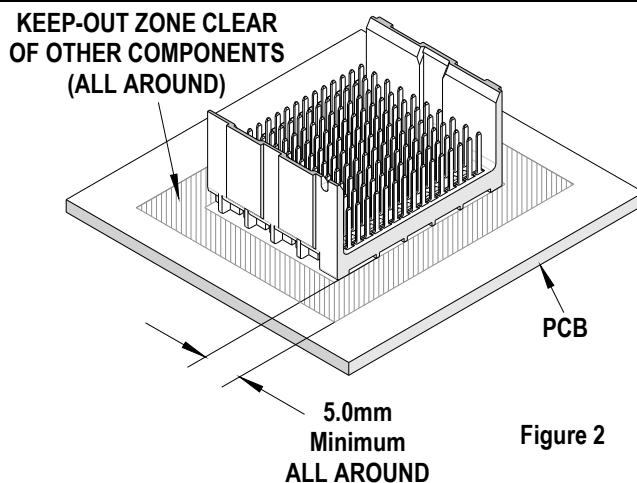

Tool Operation

Note: Some longer-length headers may need the following steps repeated, with the tool being re-applied along the length of the assembly.

1. Slide the PCB Supports and Lifting Jaws fully open. See Figure 3. Turn the Lifting Screw Knob counter-clockwise (CCW) until the Lifting Jaws are slightly below the PCB Supports. At this point, the end of the Lifting Screw will be nearly flush with the bottom of the Lifting Bar.