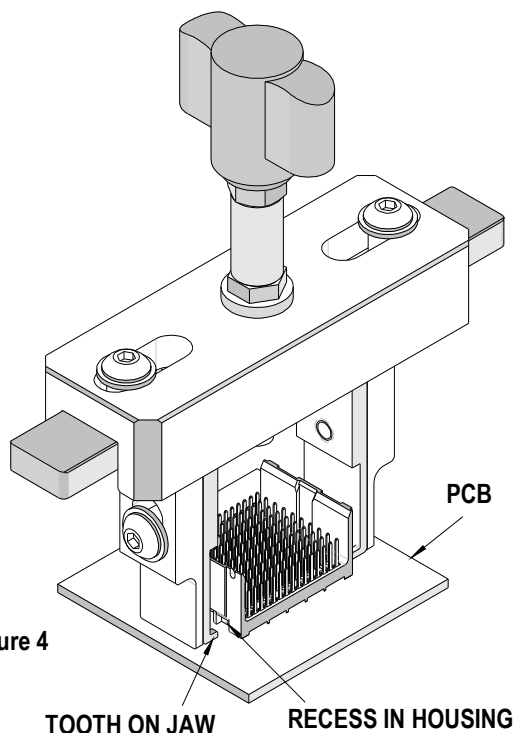

Tool Operation

Note: Some longer-length headers may need the following steps repeated, with the tool being re-applied along the length of the assembly.

1. Slide the PCB Supports and Lifting Jaws fully open. See Figure 3. Turn the Lifting Screw Knob counter-clockwise (CCW) until the Lifting Jaws are slightly below the PCB Supports. At this point, the end of the Lifting Screw will be nearly flush with the bottom of the Lifting Bar.

Figure 2

Figure 3

Figure 4

2. Move the tool down over the outside walls of the backplane housing. Note that the jaws have “teeth” that engage the recessed area of the housing (near the PCB surface). See Figure 4.

Note: The lifting jaws must engage the recesses in the housing so it can be lifted off the PCB.

3. Close the Lifting Jaws onto the backplane header housing. When the teeth are properly engaged in the recesses, the inside of the Lifting Jaws should be very close to the sides of the header housing. See Figure 5.