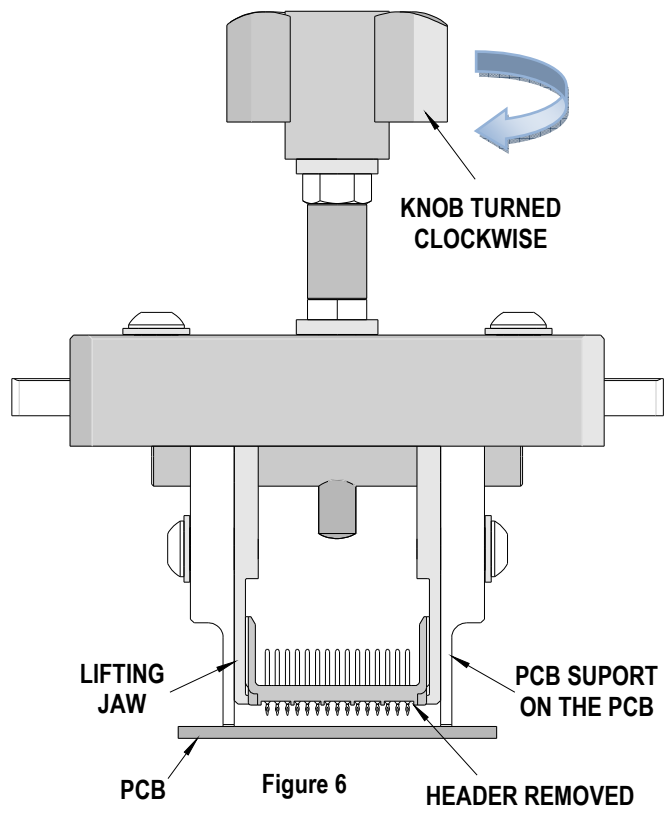

Note: The lifting jaws must engage the recesses in the housing so it can be lifted off the PCB.

3. Close the Lifting Jaws onto the backplane header housing. When the teeth are properly engaged in the recesses, the inside of the Lifting Jaws should be very close to the sides of the header housing. See Figure 5.

Figure 5

4. Ideally, the Lift Screw should be centered on the width of the backplane assembly. This will prevent the header assembly from tilting as it is removed from the PCB. If the screw is off-center, the top of the tool (screw, Lifting Bar, and Top Support) can be slid over until centered. See Figure 5.
5. Turn the Lift Screw Knob clockwise (CW) until the PCB Supports contact the printed circuit board.
6. Continue turning the Lift Screw Knob clockwise (CW) until the backplane header is removed from the printed circuit board. See Figure 6.
7. Move the extraction tool away from the printed circuit board. Slide the PCB Supports and Lifting Jaws open to release the header from the tool. Discard the header.