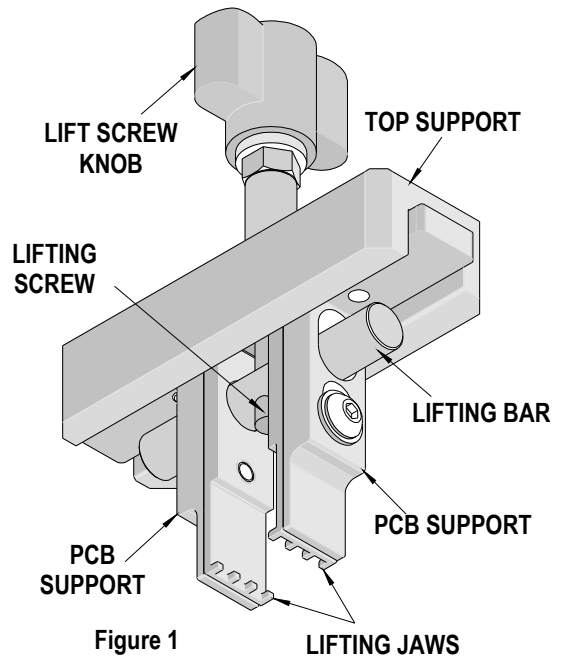

DESCRIPTION

Figure 1 illustrates the principal parts of the removal tool.

Figure 1

Tool Restrictions

In order for this tool to function, there is a “Keep-Out Zone” of .197” (5.00mm) around the header that needs to be clear of other components. See Figure 2. This is a general requirement, regardless of the header being removed.