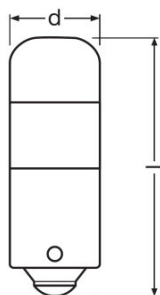

### Technical data

#### Dimensions & weight

Length	27.4 mm
Diameter	9 mm
Product weight	2.70 g