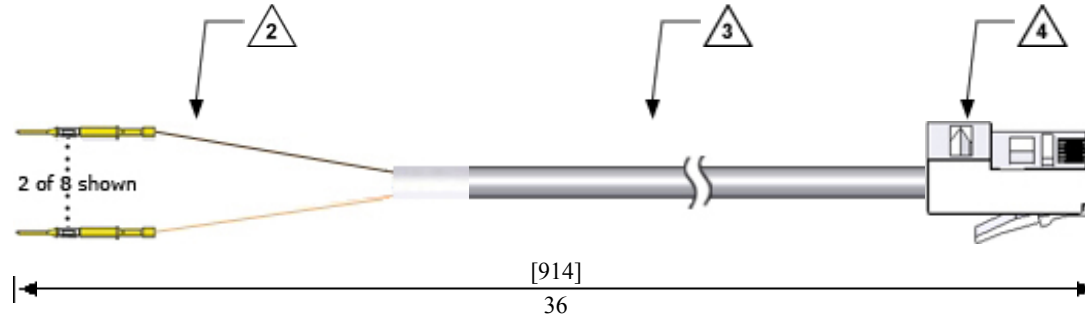

5. Maximum Operating Current = 1.5 Amps

RJ45 PLUG - EIA568B

CAT5E - 2.5" WIRE BREAKOUT

610138112 - SIGNAL, ITA, QUADRAPADDLE, 5 AMP, 26-28 AWG

1. FOR APPLICATION USE AND CARE INFORMATION, CONSULT VPC USERS MANUAL @ WWW.VPC.COM

NOTES:

DIMENSIONS ARE SHOWN AS  
[MILLIMETERS]  
INCHES

CUSTOMER DRAWING		
VIRGINIA PANEL CORPORATION WWW.VPC.COM		
Signal Patchcord, ITA, QuadraPaddle, 36", CAT5e, to RJ45 Plug, (1.5 Amps)		
SIZE	CAGE CODE	PART# 7-123870595-036
A	18117	
SCALE: NONE	DATE: 01/01/2018	SHEET 1 OF 1