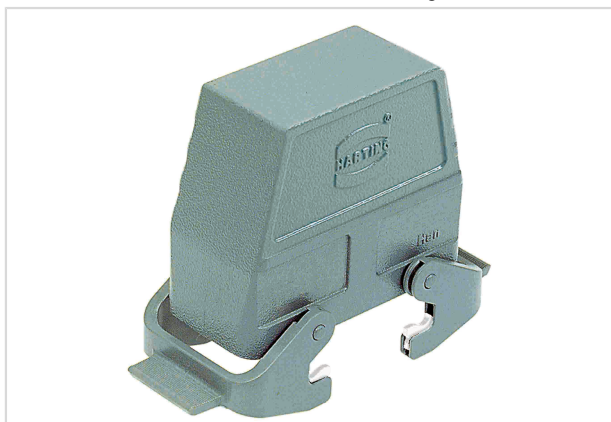

Han B Hood Side Entry 2 Levers PG 21

Image is for illustration purposes only. Please refer to product description.

Part number	09 30 024 0530
Specification	Han B Hood Side Entry 2 Levers PG 21
HARTING eCatalogue	https://b2b.harting.com/09300240530

Identification

Category	Hoods/Housings
Series of hoods/housings	Han [®] B
Type of hood/housing	Hood
Type	High construction

Version

Locking type	Double locking lever (on the hood)
Han-Easy Lock [®]	Yes
Size	24 B
Version	Side entry
Cable entry	1x Pg 21
Field of application	Standard hoods/housings for industrial connectors

Pushing Performance

Material properties

Surface (hood/housing)	Powder-coated
Colour (hood/housing)	RAL 7037 (dust grey)
Material (locking)	Polycarbonate (PC) Stainless steel
Colour (locking)	RAL 7037 (dust grey)
Material flammability class acc. to UL 94 (locking levers)	V-0
RoHS	compliant
ELV status	compliant
China RoHS	e
REACH Annex XVII substances	No
REACH ANNEX XIV substances	No
REACH SVHC substances	Yes
REACH SVHC substances	Potassium 1,1,2,2,3,3,4,4,4-nonafluorobutane-1-sulphonate