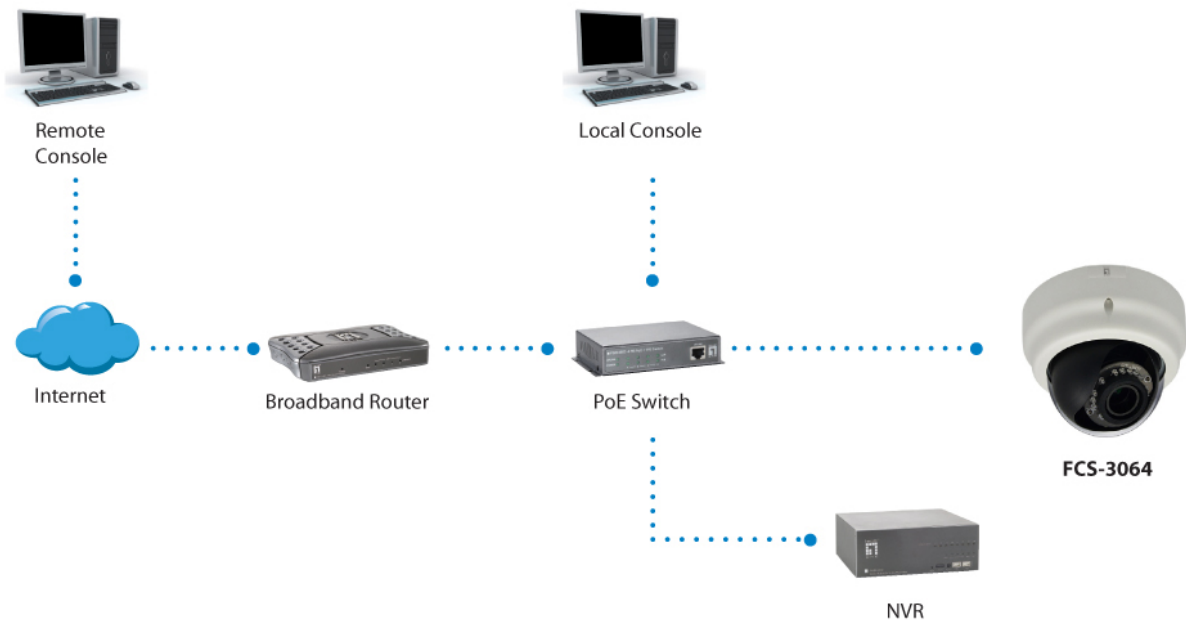

CAS-2104
Extension Tube

CAS-2313
Wall Mount Bracket

CAS-2402
Corner Mount Bracket

CAS-2503
Pole Mount Bracket, Clamping Range 5.25"-8.5"

CAS-3001
Flush Mount Bracket

Diagram

Order Information

FCS-3064

Package Contents

FCS-3064
Screw Kit
Quick Installation Guide
Resource CD (User Manual, Utility, QIG)

Optional Accessory

CAS-2101
Pendant Cap

CAS-2102
Pendant Mount Bracket

CAS-2103
Pendant Mount Bracket