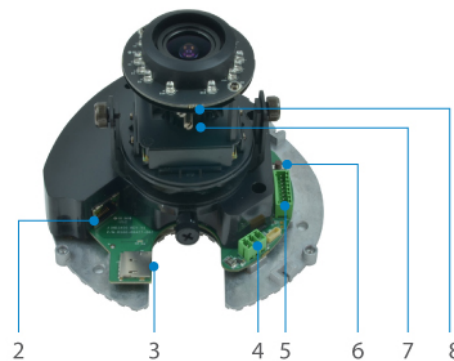

FCS-3064 Version: 1

! Power supply unit is to be ordered separately.

Varifocal Dome IP Network Camera, 5-Megapixel, 802.3af PoE, IR LEDs, Vandalproof, two-way audio

1

- 1. Lens
- 2. Ethernet Port
- 3. Memory Card Slot

- 6. Reset Button
- 7. Focal Length Adjustment
- 8. Monitor Distance Adjustment

Key Features

- 2.8-12 mm adjustable Vari-focal length for wide angle surveillance
- Built-in Micro SDHC/SDXC card slot for local storage
- 5-Megapixel high-definition resolution
- Features WDR (Wide Dynamic Range) to enhance visibility under extremely bright or dark environments
- Vandal-proof IK09-rated housing
- Removable IR-cut filter for day and night surveillance
- Built-in infrared LEDs for night viewing up to 30m
- Video compression: H.264, MJPEG
- Power support: PoE (IEEE 802.3af)
- Free surveillance and CMS (Central Management System) software packages with 64-channel license

Image Sensor:

5-Megapixel 1/3.2" Progressive Scan CMOS

Lens:

Vari-focal, Fixed iris, Manual focus, f2.8-12mm, F1.4

Port:

1 x RJ-45 10/100 Mbps PoE port
1 x 3.5mm line out
1 x 3.5mm line in
I/O terminal block (1 DI/1 DO)
1 x MicroSDHC/ MicroSDXC card slot

Resolution:

5M(2592 x 1944)

Output Video Format:

RAW

Audio Compression:

G.711

Power Input:

802.3af PoE