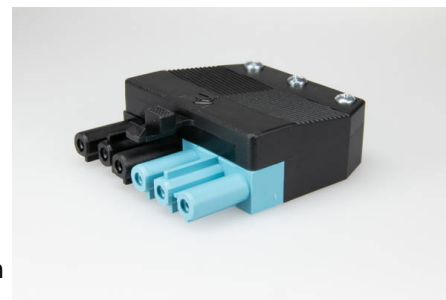

Connectors System AC 166® Plug and Socket Connectors Tall Version

AC 166 GST/ 6 pastel blue/black ZEL black

Socket, 6 pole, pastel blue black, Coding: 5 (DALI), Voltage Rating: 250 V, Current Rating: 20 A, Cross-Section: 2.5 mm², Connection Type: Screw

Order Info

Reference Number (ref. no.)	162066RH
Applications	Lighting, Installation, Electrical Appliances
PU	200
EAN	4028012136339

Type

Type	Socket
Number of poles	6 pole
Clamping Units per Pole	1
Colour	pastel blue black
Coding	5 (DALI)
Cross-Section	2.5 mm ²
Connection Type	Screw
PE Function	yes
Protection Against Incorrect Plugging	yes
Strain Relief Type	RH

Technical Data

Voltage Rating	250 V
Current Rating	20 A
Insulating Material	PA 6.6
Contact Material	Brass
Core Cross-Section min.	0.5 mm ²
Core Cross-Section max.	2.5 mm ²
Impulse Voltage Rating	4.0 kV
Flammability Rating	V-2
max. Ambient Temperature Operation	70 °C
IP Code	IP20
IP Code when Plugged	IP40
Type of Conductor Solid	yes
Type of Conductor Flexible	yes

Type of Conductor Stranded	yes
Stripping Length	7.0 mm
Dismantling Length PE	39.0 mm
Dismantling Length	32.0 mm
Assembly Contact Screw	0.8x4.0 / \cup 0.5 Nm
Assembly Strain Relief	PZ 1 / \cup 0.5 Nm
Strain Relief	yes
Approbation EN61535	AC166-G_Leitungen_EN61535_20121212_20180725_VDE_ENEC_4C
Approbation UL	160_163_AC164_AC166_20011003_20170727_UL_E220480_Sec.1-l
Approbation CSA	AC_160-163-166_166G_20080321_CSA_1997949_Certificate_web.p