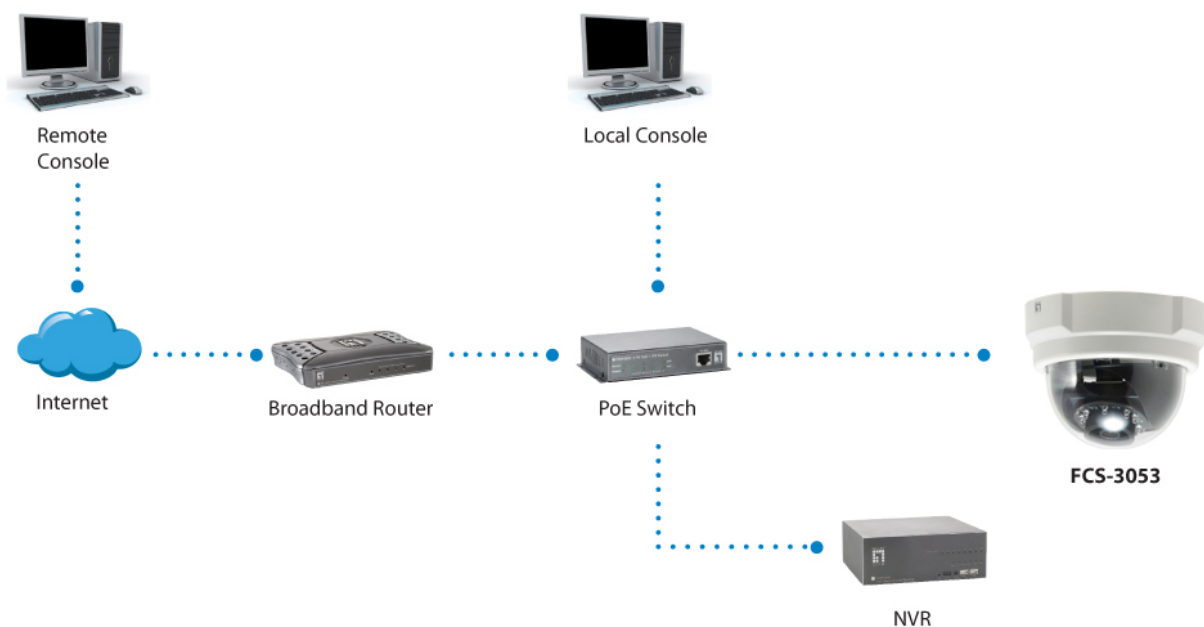

### Others

Approval and Compliance:  
CE, FCC, ONVIF

Deployment:  
Wall/Ceiling Mount

Operation Systems:  
Microsoft Windows 8/7/Vista/XP

Viewing Systems:  
above IE 9