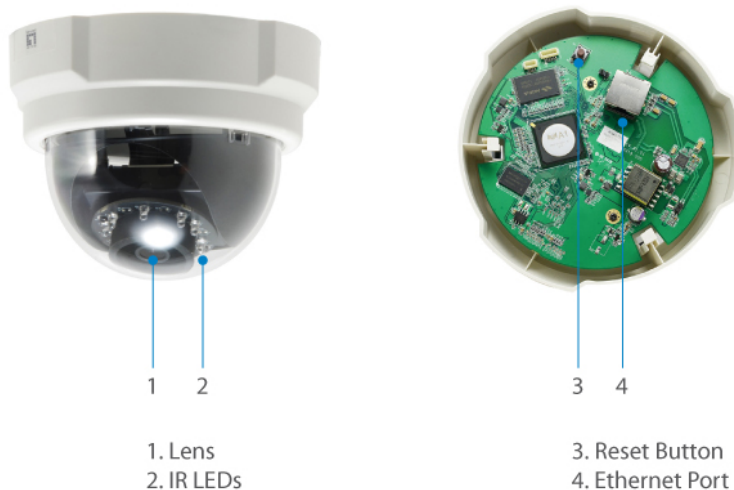

## Fixed Dome Network Camera, 5-Megapixel, PoE 802.3af, Day & Night, IR LEDs, WDR

### Key Features

- 5-Megapixel (2592 x 1944) Resolution
- 24x24x24 mm WDR (24x24x24) mm
- 30 m IR LEDs
- H.264/MJPEG
- Power support: PoE (IEEE 802.3af)
- 64-bit (OneSecure App)