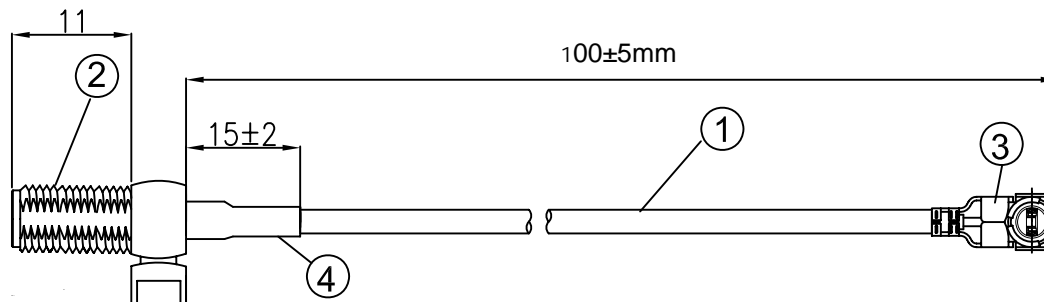

Kinghelm[®]

型号: KH-IPEX-SMAKWE-Q100H

NOTES:

1. ELECTRICAL:
 - 1.1. VOLTAGE RATING:DCV 300V 10MS
 - 1.2. CONDUCTANCE RESISTANCE: 3.0 OHM/MAX.
 - 1.3. INSULATION RESISTANCE: 5.0M OHM/MIN.
 - 1.4. THE CABLE SHOULD BE 100% ELECTRICAL TEST
 - 1.5. IT SHOULD BE NO ANY OPEN/SHORT, MISWIRING AND INTERMITTENT FAILURES.
2. MATERIAL:
 - 2.1. SEE TABLE
3. ALL COMPONENTS ARE RoHS COMPLIANT.

| ITEM NO. | PART NUMBER | DESCRIPTION | QTY. |
|----------|-------------|------------------------------|------|
| ④ | 套管 | 黑色热缩套管, OD:2.0MM | AS |
| ③ | 端子 | 高仿I-PEX ,1.13端子, 镀金 | 1 |
| ② | 接头 | SMA母头母针, 带4个脚, 11牙, 镀金, 外螺内孔 | 1 |
| ① | 同轴线 | RF1.13黑线,OD:1.13mm | AS |

金 航 标 电 子 有 限 公 司

| | | | | | |
|----------------------------------|------------------------------|-------|----------------|------------|------------------------------|
| ALL DIMENSION ARE IN MM | DRAWN | James | DATE | 2020-04-15 | I-PEX 1.13 TO SMA /F L=100mm |
| | CHKD. | Frank | | 2020-04-15 | |
| | APPD. | Scott | | 2020-04-15 | |
| COMPUTER GENERATED IN SOLIDWORKS | | | | | |
| DO NOT SCALE THIS DRAWING | | | | | |
| PROJECTION | GENERAL TOLERANCE FOR ANGLES | | X.X X.XX X.XXX | | SIZE Number |
| | ± 1° ± 0.3 ± 0.25 ± 0.150 | | | | REV A |
| SCALE: Free | | | TYPE | | SHEET 1 OF 1 |