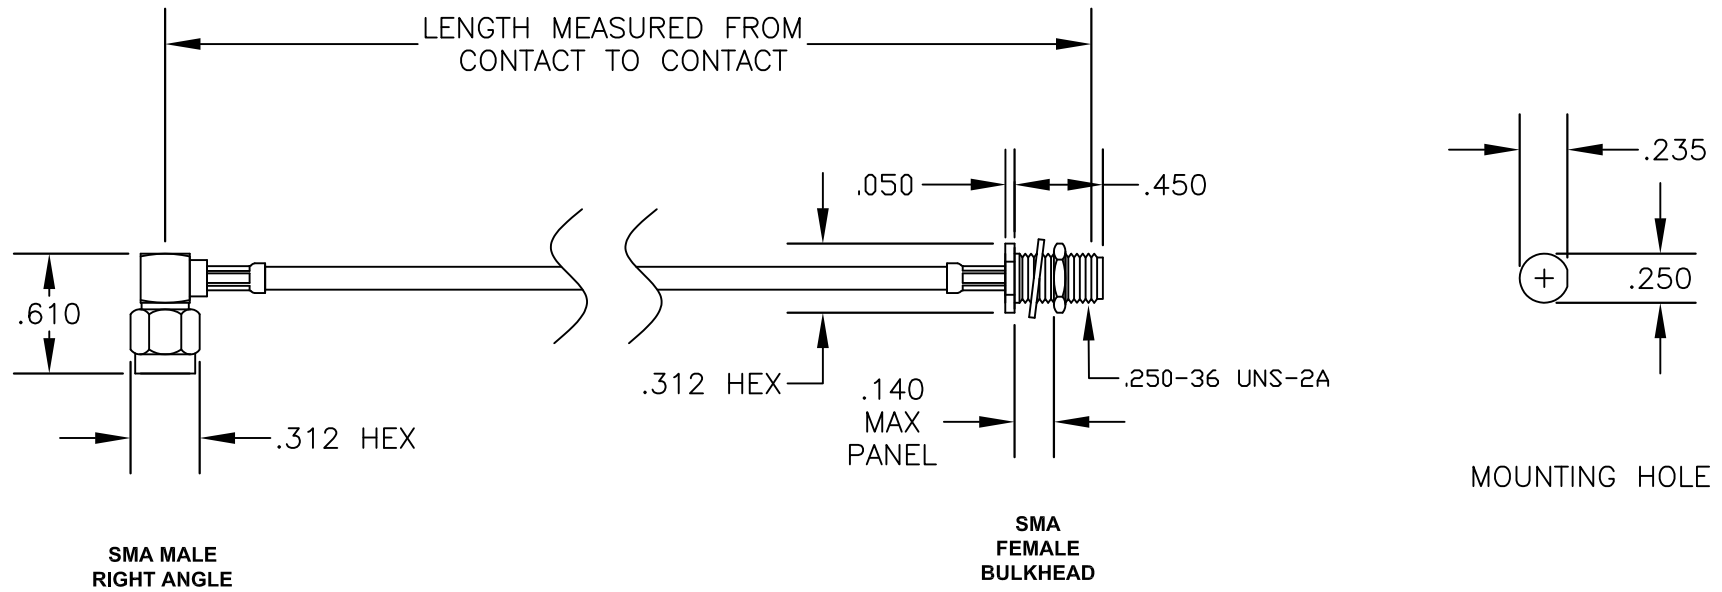

COMPONENTS	IMPEDANCE
SMA MALE RIGHT ANGLE	50 OHM
SMA FEMALE BULKHEAD	50 OHM
RG174A/U	50 OHM

Standard Lengths	
-12	12"
-24	24"
-36	36"
-48	48"
-60	60"
-XXX	Custom Length in inches

**PASTERNAK ENTERPRISES, INC.**  
 P.O BOX 16759, IRVINE, CA 92623  
 PHONE (949) 261-1920 FAX (949) 261-7451  
 WEB ADDRESS: [www.pasternack.com](http://www.pasternack.com)  
 E-MAIL ADDRESS: [sales@pasternack.com](mailto:sales@pasternack.com)  
**COAXIAL & FIBER OPTICS**

DWG TITLE	<b>PE3149LF-XX</b>			DES.	CABLE ASSEMBLY, RG174A/U, SMA MALE RIGHT ANGLE TO SMA FEMALE BULKHEAD (LEAD FREE)
SIZE A	FSCM NO. 53919	CAD FILE	022908	SCALE	N/A
					127

- NOTES:**
- UNLESS OTHERWISE SPECIFIED ALL DIMENSIONS ARE NOMINAL.
  - ALL SPECIFICATIONS ARE SUBJECT TO CHANGE WITHOUT NOTICE AT ANY TIME.
  - DIMENSIONS ARE IN INCHES.
  - LENGTH TOLERANCE IS  $\pm 1.5\%$  OR  $\pm 3/8"$ , WHICHEVER IS GREATER.