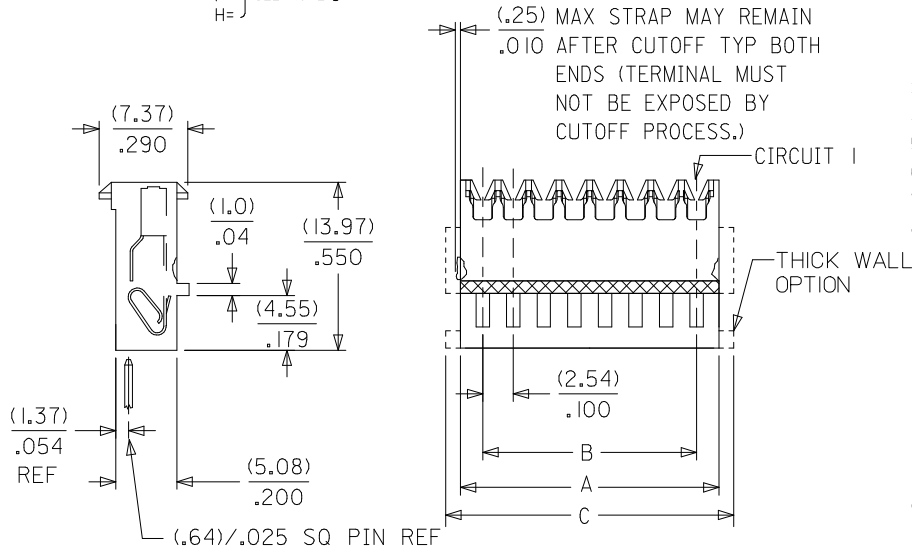

1. MATERIAL: UNFILLED NYLON, UL94V-2, MOLDED MATERIAL (CLEAR)
2. FINISH:
   - (102) OVERALL TIN: (0.00508)/.000200 MIN OVER (0.00254)/.000100 MIN COPPER.
   - (208) SELECT GOLD: (0.00038)/.000015 MIN, * SELECT TIN: (0.00254)/.000100 MIN, OVERALL NICKEL UNDERPLATE: (0.00127)/.000050 MIN.
   - (228) SELECT GOLD: (0.00076)/.000030 MIN, * SELECT TIN: (0.00254)/.000100 MIN, OVERALL NICKEL UNDERPLATE: (0.00127)/.000050 MIN.
   - (501) OVERALL GOLD: (0.00051)/.000020 MIN OVER (0.00076)/.000030 MIN NICKEL
   - (502) OVERALL GOLD: (0.00051)/.000020 MIN OVER (0.00127)/.000050 MIN NICKEL.
   - (503) OVERALL GOLD: (0.00076)/.000030 MIN OVER (0.00127)/.000050 MIN NICKEL.
   - (P909) OVERALL TIN: (0.00254)/.000100 MIN. *THE PRIMARY SHIPPING CARTON WILL BE LABELED COMPLIANT TO RoHS DIRECTIVE 2002/95/EC AND ELV ANNEX II OF DIRECTIVE 2000/53/EC*. CARTONS WITHOUT THIS LABEL MAY CONTAIN PRODUCT WITH TIN/LEAD PLATINGS.
3. PRODUCT SPECIFICATION: PS-7720-001
4. PACKAGING: BULK PK-7720-001 SEE CHART
5. THESE HOUSINGS ARE FOR USE WITH SINGLE 22 AWG WIRE TERMINATION ONLY
6. COLOR STRIPE TO RUN LENGTH OF RIB AS SHOWN (SEE CHART FOR COLOR)
7. SEE APPLICATION SPEC SMES-7720-0002 FOR ADDITIONAL INFORMATION.
8. WIRE SPECIFICATIONS: SEE SMES-7720-0002 (INSUL. DIA (1.52)/.060 MAX)
   - SLOT SIZE A FOR USE WITH: 26 AWG SOLID, STRANDED TINNED
   - SLOT SIZE H FOR USE WITH: 28 AWG SOLID, STRANDED TINNED, AND STRANDED TOPCOAT
   - SLOT SIZE F FOR USE WITH: 24 AWG SOLID, STRANDED TINNED, AND STRANDED TOPCOAT
   - SLOT SIZE E FOR USE WITH: 22 AWG STRANDED TINNED
9. THIS PART CONFORMS TO CLASS B REQUIREMENTS OF COSMETIC SPECIFICATION PS-45499-002.

NO OF CKTS	DIM A	DIM B	DIM C
2	(5.44) .214	(2.54) .100	(7.59) .299
3	(7.98) .314	(5.08) .200	(10.13) .399
4	(10.52) .414	(7.62) .300	(12.67) .499
5	(13.06) .514	(10.16) .400	(15.21) .599
6	(15.60) .614	(12.70) .500	(17.75) .699
7	(18.14) .714	(15.24) .600	(20.29) .799
8	(20.68) .814	(17.78) .700	(22.83) .899
9	(23.22) .914	(20.30) .800	(25.37) .999
10	(25.76) 1.014	(22.86) .900	(27.91) 1.099
11	(28.30) 1.114	(25.40) 1.000	(30.45) 1.199
12	(30.84) 1.214	(27.94) 1.100	(32.99) 1.299
13	(33.38) 1.314	(30.48) 1.200	(35.53) 1.399
14	(35.92) 1.414	(33.02) 1.300	(38.07) 1.499
15	(38.46) 1.514	(35.56) 1.400	(40.61) 1.599
16	(41.00) 1.614	(38.10) 1.500	(43.15) 1.699
17	(43.54) 1.714	(40.64) 1.600	(45.69) 1.799
18	(46.08) 1.814	(43.18) 1.700	(48.23) 1.899
19	(48.62) 1.914	(45.72) 1.800	(50.77) 1.999
20	(51.16) 2.014	(48.26) 1.900	(53.31) 2.099
21	(53.70) 2.114	(50.80) 2.000	(55.85) 2.199
22	(56.24) 2.214	(53.34) 2.100	(58.39) 2.299
23	(58.78) 2.314	(55.88) 2.200	(60.93) 2.399
24	(61.32) 2.414	(58.42) 2.300	(63.47) 2.499
25	(63.86) 2.514	(60.96) 2.400	(66.01) 2.599
26	(66.40) 2.614	(63.50) 2.500	(68.55) 2.699
27	(68.94) 2.714	(66.04) 2.600	(71.09) 2.799
28	(71.48) 2.814	(68.58) 2.700	(73.63) 2.899

CORRECT HSG. NO.'S
EC NO: UCP2009-2291
DRWN:MKIPPER 2009/04/16
CHKD:SSOUSEK 2009/04/17
APPR:FSM:TH 2009/04/17

QUALITY SYMBOLS
▽=0
◁=0

DESCRIPTION
REV

BA

GENERAL TOLERANCES (UNLESS SPECIFIED)

	mm	INCH
4 PLACES	± .005	± .0002
3 PLACES	± .004	± .00015
2 PLACES	± .003	± .0001
1 PLACE	± .002	± .00005

ANGULAR ±1/2°

DRAFT WHERE APPLICABLE MUST REMAIN WITHIN DIMENSIONS

DIMENSION STYLE
MM/IN

SCALE

DESIGN UNITS
INCH

THIRD ANGLE PROJECTION

DRAWN BY
SAMIEC

DATE
2004/04/13

CHECKED BY
SAMIEC

DATE
2004/04/13

APPROVED BY
MARGULIS

DATE
2004/04/13

MATERIAL NO.
SEE CHART

TITLE
KK 100 IDT CONNECTOR ASSEMBLY

MOLEX INCORPORATED

DOCUMENT NO.
SD-7720-001

SHEET NO.
1 OF *