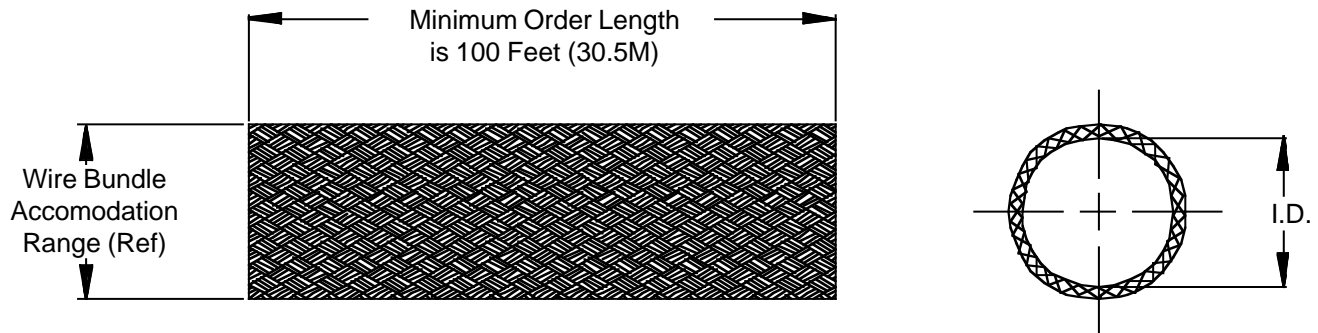

**102-072**  
**Nylon Tubular Braid (Black)**  
**for Series 72 & 74 Tubing and Series 75 Conduit**

Product Series 102-072-008 Dash No. (Table I)

**TABLE I**

Dash No.	Nominal I.D.	Wire Bundle Accomodation Range Ref.	
		Min.	Max.
004	.125 (3.2)	.090 (2.3)	.250 (6.4)
008	.250 (6.4)	.125 (3.2)	.375 (9.5)
012	.375 (9.5)	.312 (7.9)	.500 (12.7)
016	.500 (12.7)	.250 (6.4)	.750 (19.1)
024	.750 (19.1)	.500 (12.7)	1.250 (31.8)
040	1.250 (31.8)	.750 (19.1)	1.500 (38.1)

Metric dimensions (mm) are indicated in parentheses.