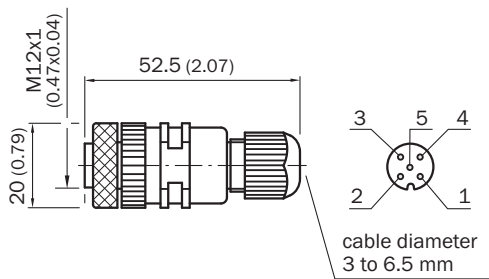

ECI@ss 9.0	27440102
ETIM 5.0	EC002635
ETIM 6.0	EC002635
UNSPSC 16.0901	39121421

Dimensional drawing (Dimensions in mm (inch))