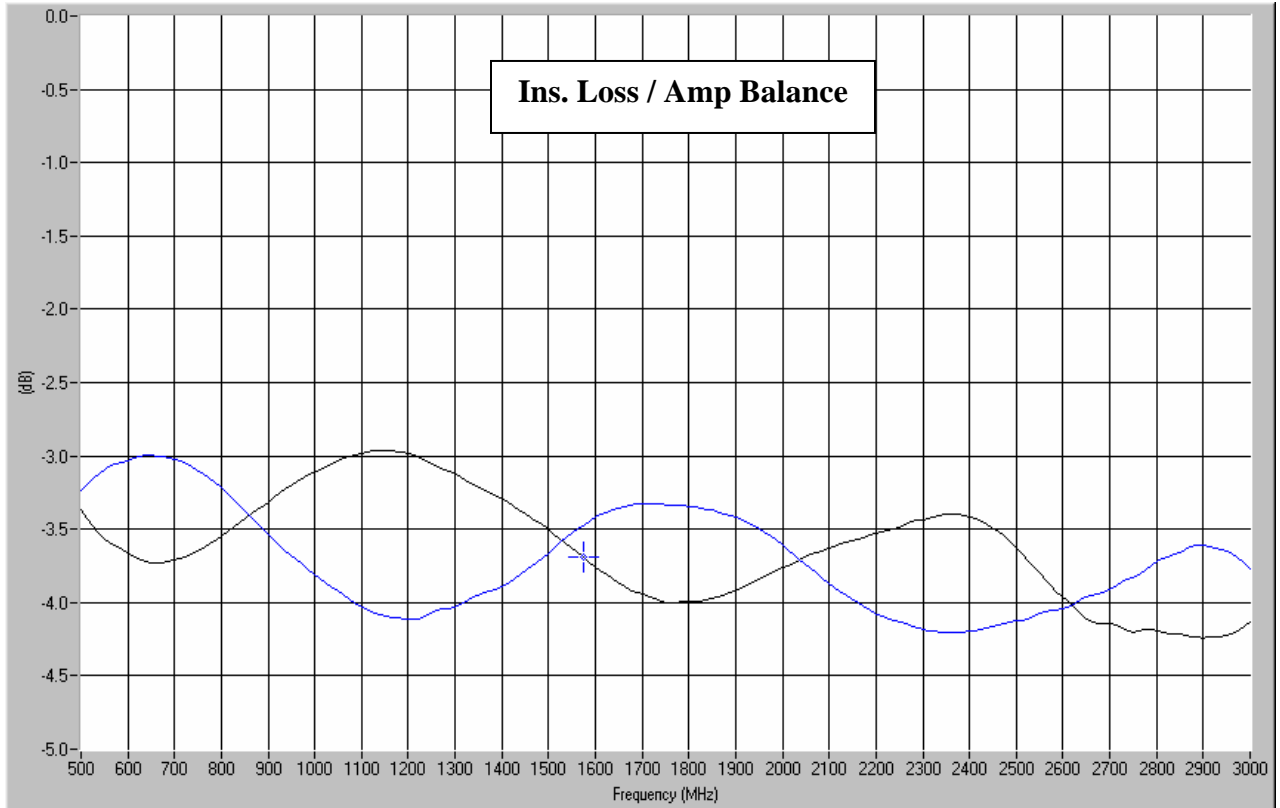

Typical Test Data Plots

USA/Canada: (315) 432-8909
 Toll Free: (800) 411-6596
 Europe: +44 2392-232392

Typical Test Data Plots

Mouser Electronics

Authorized Distributor

Click to View Pricing, Inventory, Delivery & Lifecycle Information: