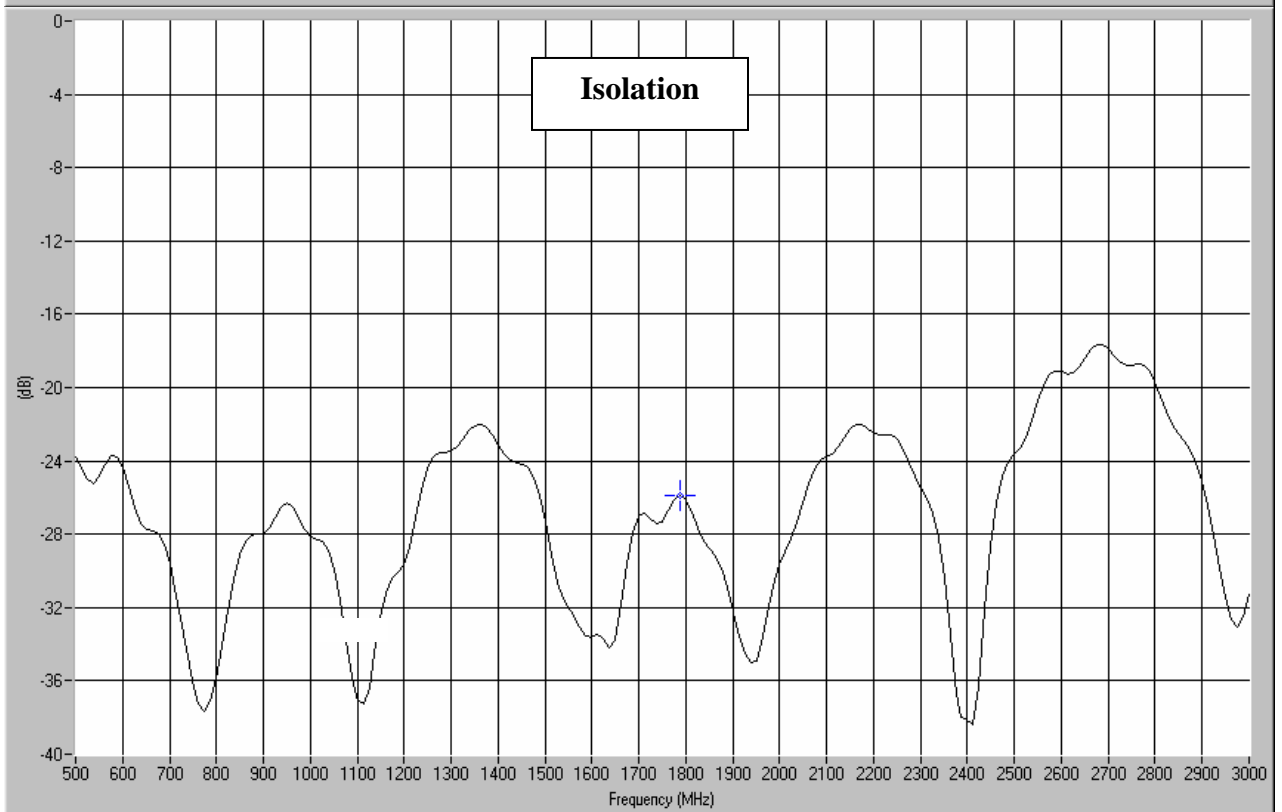

Typical Test Data Plots

USA/Canada: (315) 432-8909
 Toll Free: (800) 411-6596
 Europe: +44 2392-232392

Typical Test Data Plots

Mouser Electronics

Authorized Distributor

Click to View Pricing, Inventory, Delivery & Lifecycle Information: