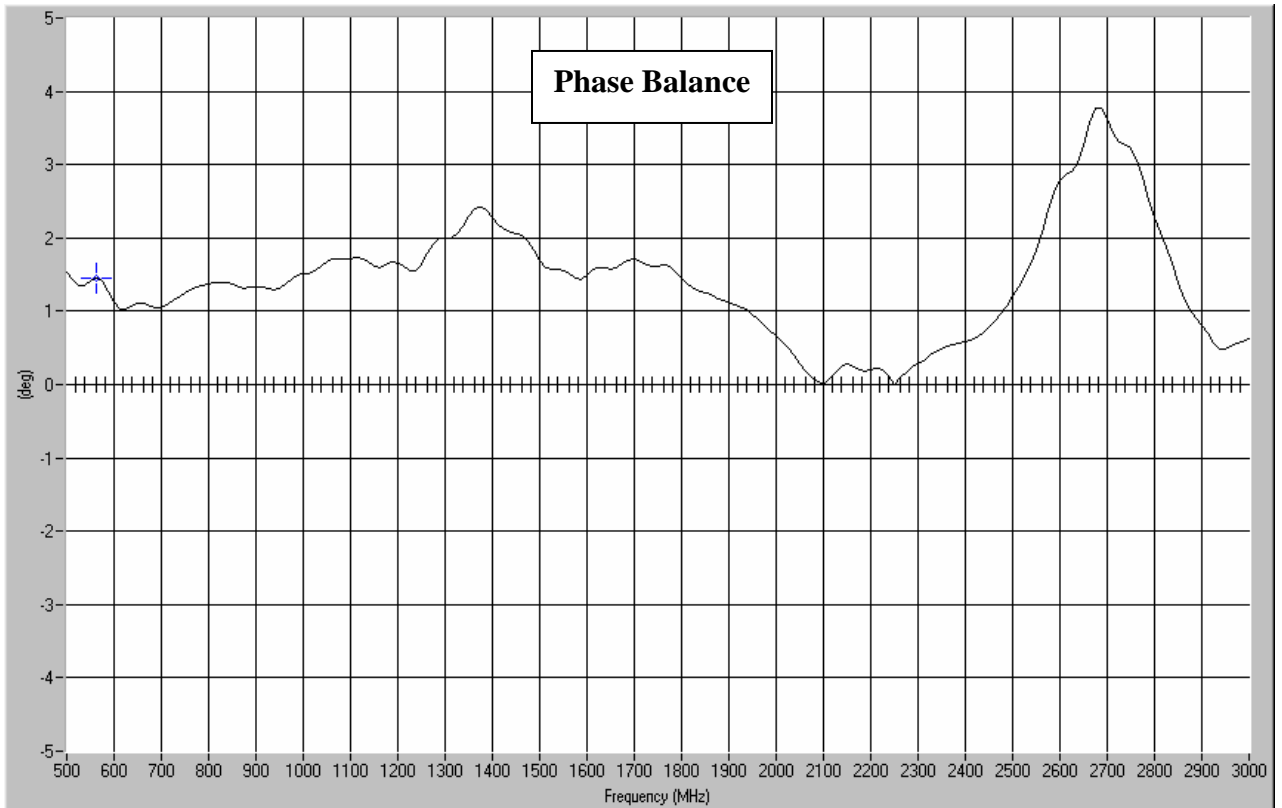

Typical Test Data Plots

USA/Canada: (315) 432-8909
 Toll Free: (800) 411-6596
 Europe: +44 2392-232392

Typical Test Data Plots

Mouser Electronics

Authorized Distributor

Click to View Pricing, Inventory, Delivery & Lifecycle Information: