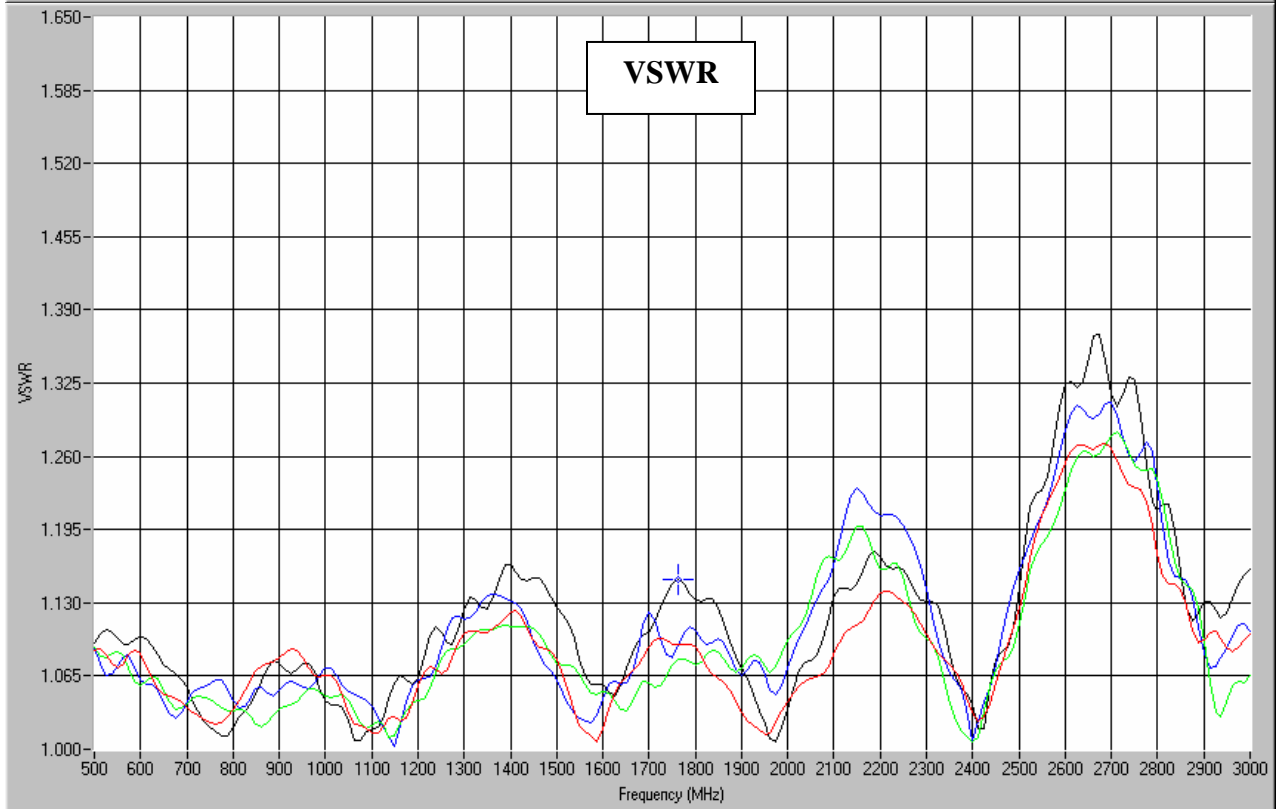

Typical Test Data Plots

USA/Canada: (315) 432-8909
 Toll Free: (800) 411-6596
 Europe: +44 2392-232392

Typical Test Data Plots

Mouser Electronics

Authorized Distributor

Click to View Pricing, Inventory, Delivery & Lifecycle Information: