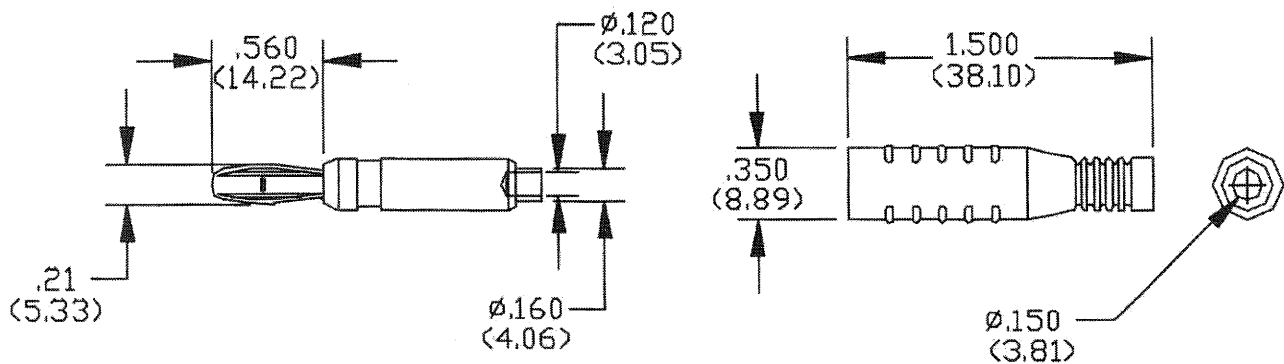

# MUELLER®

**MODEL: BU-P5170-\***

**Banana Plug (In-Line)**

## MATERIALS:

Body – Nickel Plated Brass

Insulator – Flexible PVC. Comes in -0 Black, -2 Red

For use with 14 and 16 AWG wires. Can be soldered or crimped

## RATING:

15 Amps

Hands free testing to 5000 VDC max.

Temperature:  $-70^{\circ}\text{C}$  to  $50^{\circ}\text{C}$