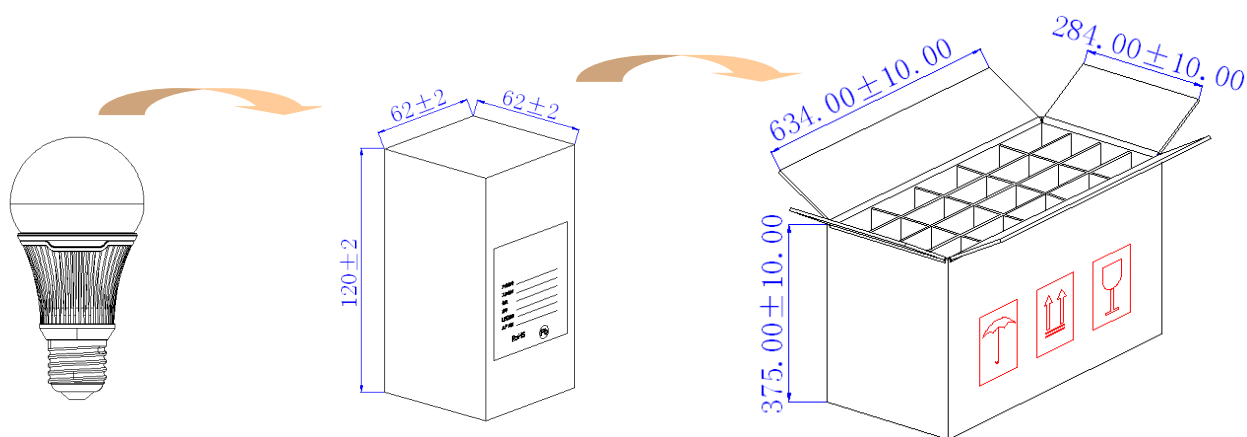

### Description

Part No.	YS-BUBOE27167WF01	YS-BUBOE27167NF01	YS-BUBOE27167CG01
Working Voltage	90~260V		
Input Current	360mA		
Dissipation Power	6.7W		
Factor of Power	50%		
Color Temperoture	2760-3160K	3920-4600K	5450-6600K
Brightness	460 Lm	540 Lm	560 Lm
Brightness/Watt	68 Lm/W	80 Lm/W	83 Lm/W
C.R.T	80	75	75
Beam Angel	270°		
LED Type	SMD285		
LED QTY	30PCS		
Temperature of Shell	59°C		
Life	40,000hr		
Temperature of Working condition	-20~55°C		
Humidity of Working condition	≤90%		
Temperature of Storage	-40~60°C		
Material	Glass/Aluminum Ally(White)		
Size of Aspect	117.82*D60mm		
Weight	130g		

■ Distribution of Illuminance (2m for the center of the surface light source with 1.2m aperture illumination distribution within the X, Y axis).

Color Temperature	Center	300mm	400mm	500mm	600mm	700mm	800mm	900mm	1000mm	1100mm	1200mm
6000K	34.4	33.4	33.0	32.4	32.0	31.6	31.0	30.3	29.8	29.0	28.1
4200K	32.5	32.2	31.8	31.1	30.8	30.4	29.6	28.8	27.9	27.1	26.8
3000K	30.5	29.2	28.7	28.5	27.8	27.3	26.6	26.0	25.4	25.0	24.2

Unit of Illuminance : LUX

■ Distribution of Spectrum

■ Packing Details

An independent package for each LED bulb, and stick the tag on outside of package, There are 100pcs in one carton :

Dimension : 62\*62\*118mm  
 Net Weight : 130g  
 Gross Weight : 150g