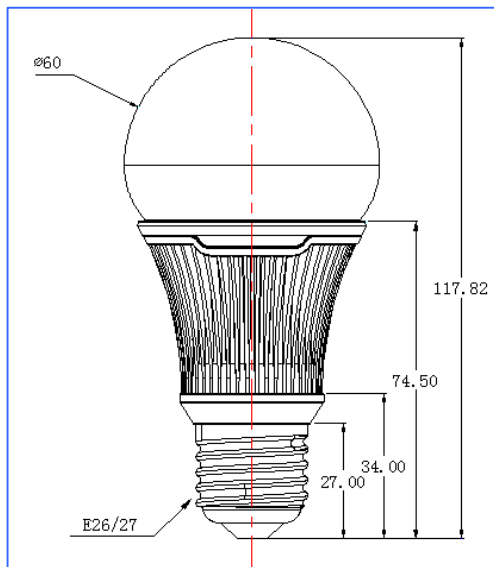

### Feature

- Even brightness, adopt new style design wide beam angel 270°.
- Energy saving (saving 80% above, compare with traditional tungsten bulb).
- AC90 ~ 250V Wide voltage.
- Standard lighting color temperature:3000K, 4200K, 6000K; To suit various environment.
- E26/E27 Lamp base suitable for traditional lamp holder, easy to install.
- Long Life and lower maintenance cost.
- Meet RoHS compliance, no mercury or any harmful substance.

Dimension of Aspect

### Description

Part No.	YS-BUBOE27167WF01	YS-BUBOE27167NF01	YS-BUBOE27167CG01
Working Voltage	90~260V		
Input Current	360mA		
Dissipation Power	6.7W		
Factor of Power	50%		
Color Temperoture	2760-3160K	3920-4600K	5450-6600K
Brightness	460 Lm	540 Lm	560 Lm
Brightness/Watt	68 Lm/W	80 Lm/W	83 Lm/W
C.R.T	80	75	75
Beam Angel	270°		
LED Type	SMD285		
LED QTY	30PCS		
Temperature of Shell	59°C		
Life	40,000hr		
Temperature of Working condition	-20~55°C		
Humidity of Working condition	≤90%		
Temperature of Storage	-40~60°C		
Material	Glass/Aluminum Ally(White)		
Size of Aspect	117.82*D60mm		
Weight	130g		

Dimension : 634\*375\*284mm  
 QTY : 100 PCS  
 Gross Weight : 約 17Kg