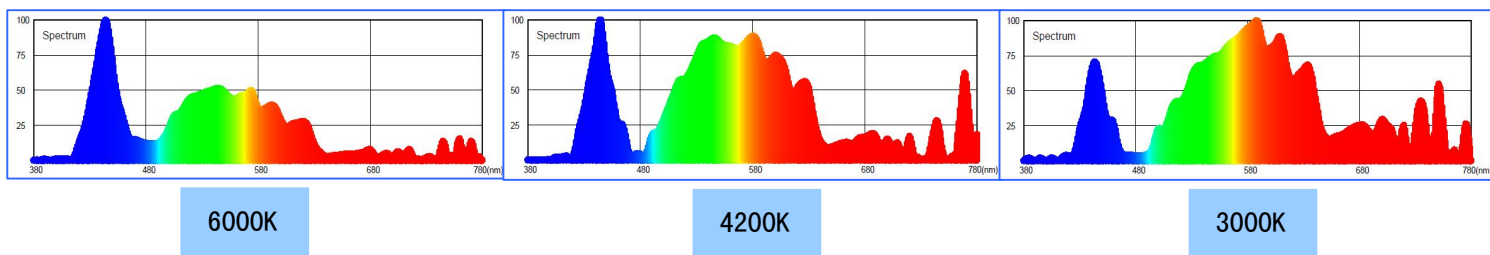

■ Distribution of Spectrum

■ Packing Details

An independent package for each LED bulb, and stick the tag on outside of package, There are 100pcs in one carton :