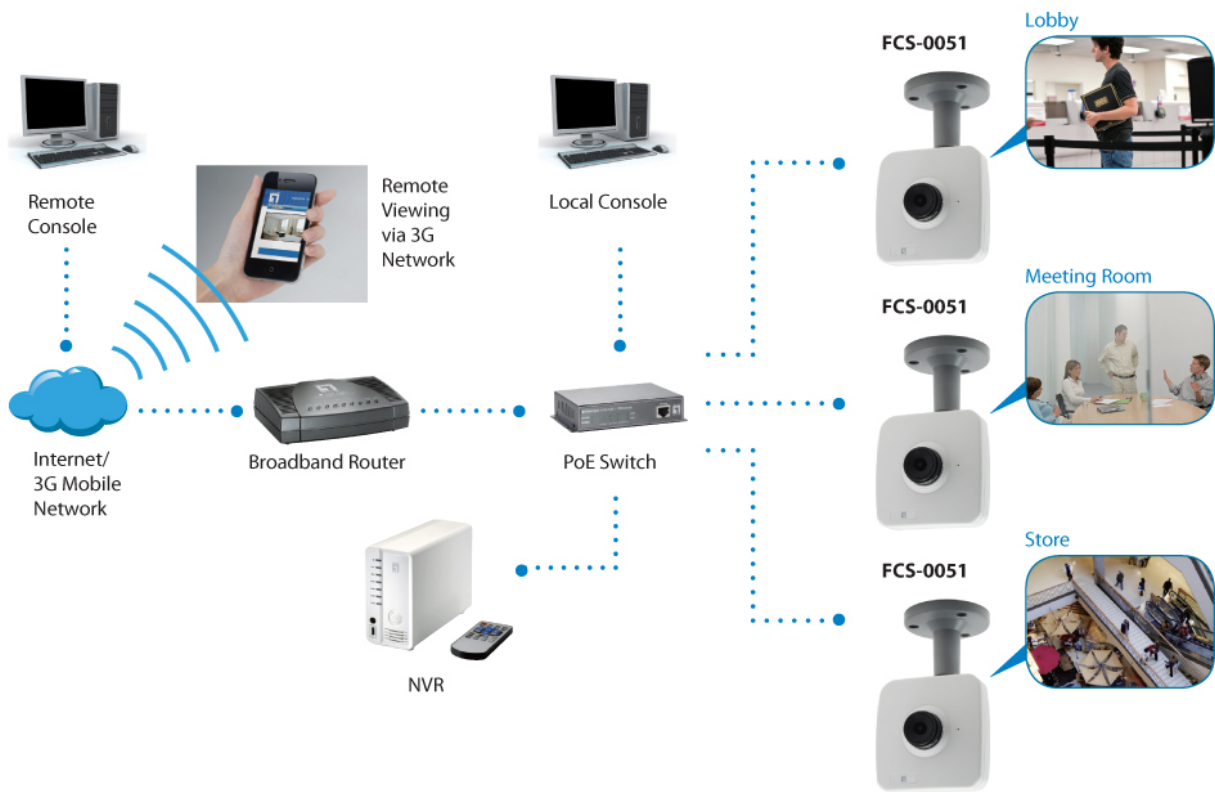

Dimensions (W x D x H mm):

96 x 30 x 96 mm

Weight (g):

205 g

Others

Approval and Compliance:

CE, FCC, ONVIF

Deployment:

Wall/Ceiling Mount

Operation Systems:

Microsoft Windows 8/7/Vista/XP

Order Information

FCS-0051

Package Contents

- FCS-0051
- Bracket
- Mounting Kit
- Screw Kit
- Quick Installation Guide
- Resource CD (User Manual, Utility, QIG)