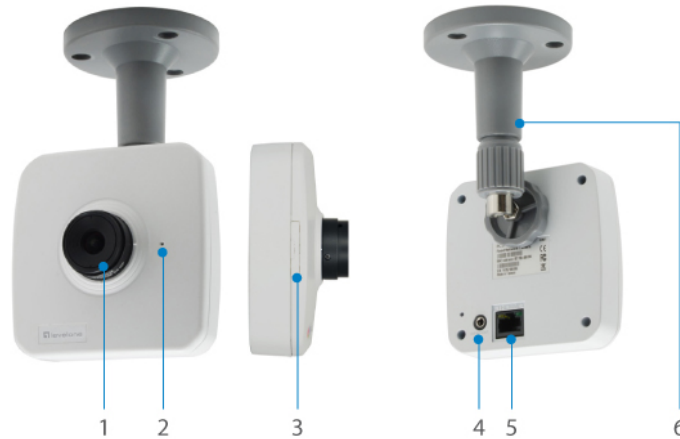

FCS-0051 2022 02: 1

Fixed Network Camera, 5-Megapixel, PoE 802.3af, WDR

1. Lens
2. Built-in Microphone
3. Memory Card Slot

4. AUDIO-OUT
5. Ethernet
6. Bracket

Key Features

- 20 200000 00 Micro SDHC/SDXC 00 00
- 5-20000 (2592 x 1944) 00000
- 00 0000 0000 000000 0 00000 00 WDR(00 00 00) 00
- 00: H.264/MJPEG
- Power support: PoE (IEEE 802.3af)
- 00 64-00 00000 0000 00(OneSecure App 00)

**Image Sensor:**

5-Megapixel 1/3.2" Progressive Scan CMOS

Connectors and Cabling:

1 x RJ-45 10/100 Mbps PoE port

1 x Built-in microphone

1 x 3.5mm line out

Modularity:

1 x MicroSDHC/ MicroSDXC card slot