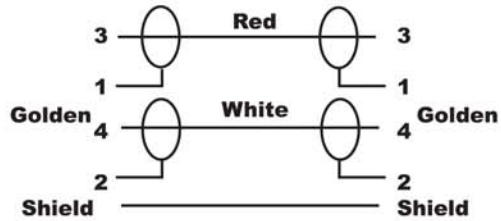

Configuration:

MINI DIN 4M(P1)

MINI DIN 4F(P2)

RCA Plug(P3)

RCA Plug(P4)

RCA Plug(P5)

RCA Plug(P6)

Item No.	L
AK-AV510	1500±50
AK-AV511	5000±50

Notes:

- Metal Plug, Chrome-Plated
- Contacts: Gold Plated, Shielded
- 4-Pin S-VHS Male / 2 x Cinch Male to 4-Pin S-VHS Coupler / 2 x Cinch Male

ITEM NO AK-AV510-R (2.0M)
AK-AV511-R (5.0M)

TITLE
High Quality S-VHS and Stereo Connection Cable