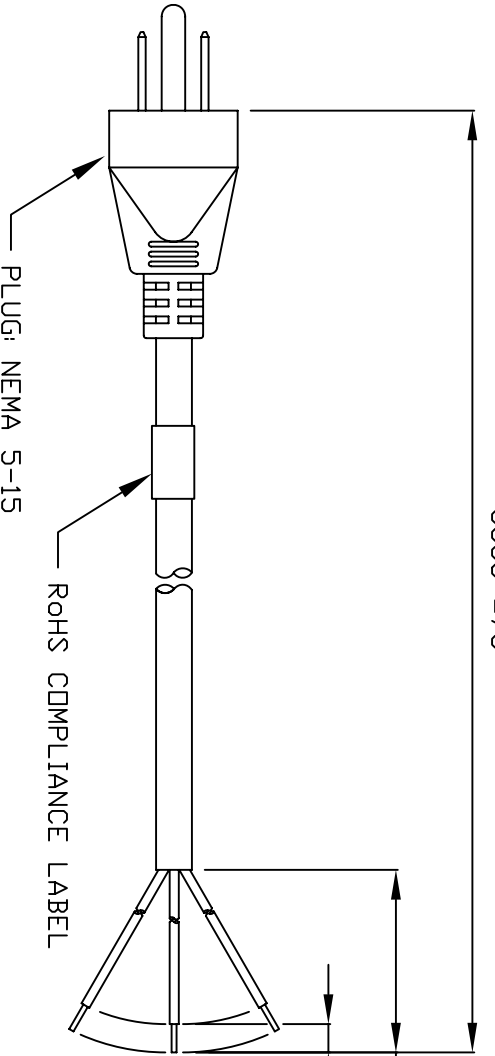

3658 ±76

51 ±6.4 (3 PLACES)

16 ±3 (3 PLACES)
FULLY TWISTED

VOLEX RESERVES THE RIGHT TO ALTER NON-CRITICAL DIMENSIONS WITHOUT NOTICE.

PACKAGING: BULK (NO HANK OR COIL)

- NOTES
- 1) CORDAGE: 16/3 SJ, 60°C, BLACK
 - 2) CERTIFICATIONS:
 - 3) RATING: 13 AMP/125 VOLTS
 - 4) FLAME RATING : FT2
 - 5) PACKAGING: 40 PIECES/CARTON
 - 6) ALL DIMENSIONS IN MILLIMETERS

REV	DESCRIPTION	DATE
1	C.U.D - NEW RELEASE	9/7/07
2	REDRAWN TO SHOW CHINESE MANUFACTURED CORD	12/3/07

Indianapolis, IN
 Conover, N.C.
 Freemont, CA
 Aguascalientes, MX
 Tijuana, Mexico
 Hermosillo, MX
 Clinton, AR
 Kanata, Canada

MATERIAL:
 PLUG: PVC, BLACK
 JACKET: PVC, BLACK
 ROHS COMPLIANT

FINISH:
 JACKET: SMOOTH

SCALE:	ECD:	ITEM DESCRIPTION	APPROVED	DRAWN BY	DATE:
NDT TO SCALE	N/A	CORSET - NORTH AMERICAN POWER SUPPLY CORD (12')	STC	STC	9/7/07
TOLERANCE UNLESS OTHERWISE SPECIFIED					
.XXX ± .005					
.XX ± .02					
.X ± .03					
FRACT. ± 1/32					
ANGULAR ± 1/2°					
PART NO:			17422 10 B1		