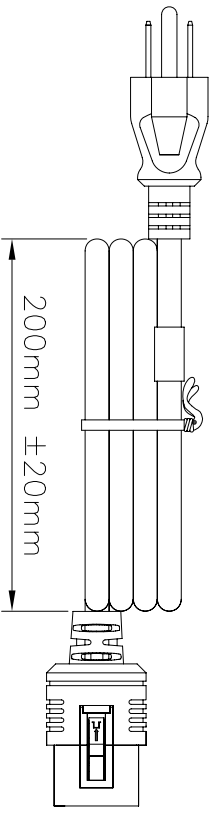

VOLEX RESERVES THE RIGHT TO ALTER NON-CRITICAL DIMENSIONS WITHOUT NOTICE.

PACKAGING: FOLD & TIE

- NOTES**
- 1) CORDAGE: VCTF 3X2.00mm, BLACK, LEAD FREE
  - 2) APPROVALS:
  - 3) RATING: 15 AMP/125 VOLTS
  - 4) PACKAGING: 40 PIECES PER CARTON
  - 5) THIS ITEM IS A CORD ONLY. NO C-20 INLET INCLUDED.

	<input checked="" type="checkbox"/> Indianapolis, IN <input type="checkbox"/> Conover, N.C. <input type="checkbox"/> Freemont, CA <input type="checkbox"/> Aguascalientes, MX <input type="checkbox"/> Tijuana, Mexico <input type="checkbox"/> Hermosillo, MX <input type="checkbox"/> Clinton, AR <input type="checkbox"/> Kanato, Canada	<b>Proprietary Notice:</b> This document is the property of Volex Incorporated. The information contained herein is not to be disclosed to anyone without the express written consent of Volex Inc.
	<b>MATERIAL:</b> PLUG: PVC-BLACK CONNECTOR: PVC-BLACK JACKET: PVC-BLACK	<b>FINISH:</b> JACKET: SMOOTH

1	C.U.D - NEW RELEASE	8/16/07
REV	DESCRIPTION	DATE
SCALE: NDT TO SCALE	ECD: N/A	
TOLERANCE UNLESS OTHERWISE SPECIFIED .XXX ± .005 .X ± .03 FRACT: ± 1/32 ANGULAR ± 1/2°	ITEM DESCRIPTION <b>CORDSET - JAPANESE V-LOCK DETACHABLE POWER SUPPLY CORD (2M)</b>	DRAWN BY STC
APPROVED	DATE:	8/16/07
PART NO.	<b>VL-2236-36-200</b>	