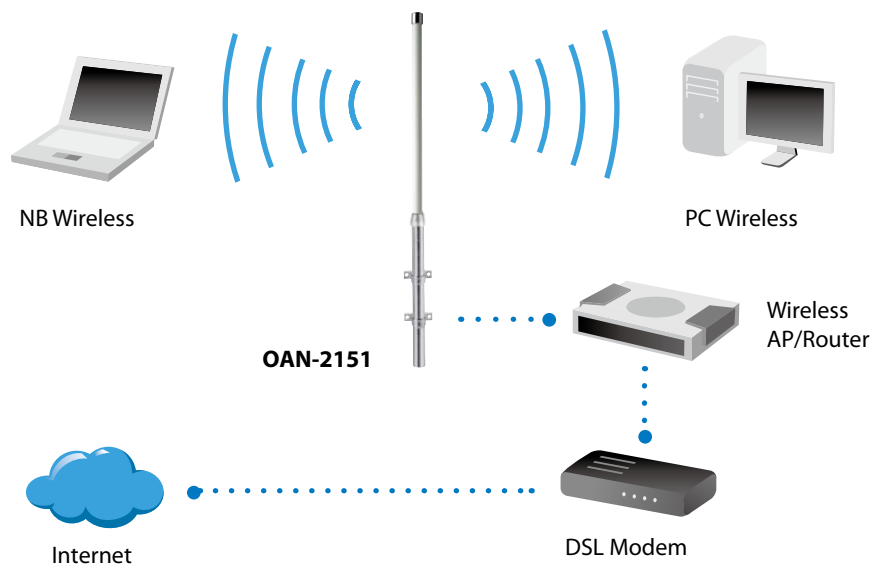

Technical Specification

Electrical Specification

Frequency Band

2.4GHz-2.5GHz

Gain

15dBi

VSWR

≤1.5

Polarization

Vertical

Horizontal Beam width

360°

Vertical Beam width

9°

Impedance

50Ω

Connector

Fixed N Female

Admitted Power

50W

Antenna Type

Collinear Environmental & Mechanical Characteristic

Environmental & Mechanical Characteristic

Survival Wind Speed

216km/hr

Operating Temperature

-40°C ~ + 80°C

Antenna Length

1860mm

Antenna Diameter

51mm

Weight

1.8kg

Random Material

White Fiberglass

Clamps

U-Bolt

Product Diagram