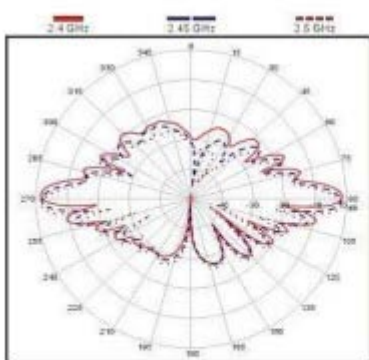

**Operating Temperature**

-40°C ~ + 80°C

**Antenna Length**

1860mm

**Antenna Diameter**

51mm

**Weight**

1.8kg

## Product Diagram

## Radiation Pattern

E-Plane Co-polarization  
3-dB Beam width = 9°

H-Plane Co-polarization  
3-dB Beam width = 360°