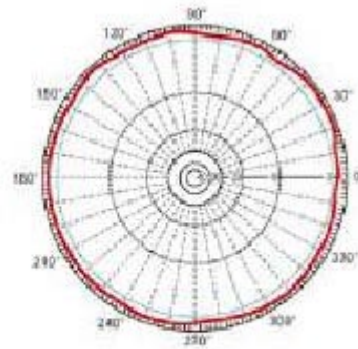

H-Plane Co-polarization
3-dB Beam width = 360°