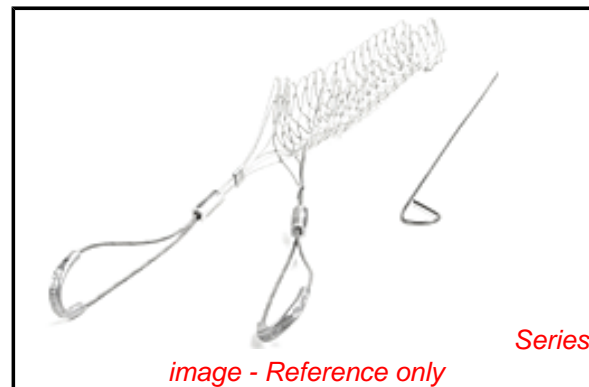

PLEASE CHECK WWW.MOLEX.COM FOR LATEST PART INFORMATION

Part Number: [130094-0376](#)
Status: **Active**
Overview: [Support Grips](#)
Description: Standard Duty Support Grip, Double "U" Eye, Split Rod, Single Weave, Cable Diameter 38.10-44.20mm (1.500-1.740"), Approximate Break Strength 870.90kg (1,920 lbs)

Documents:

[RoHS Certificate of Compliance (PDF)](#)

[Product Literature (PDF)](#)

Agency Certification

CSA LR32159

General

Product Family	Cable Grips
Series	130094
Eye Type	Double
O-Ring	N/A
Overview	Support Grips
Product Literature Order No	987650-8065
Product Name	Standard Duty
Type	Support Grip
UPC	78678835275
Woodhead	Yes

Physical

Approximate Break Strength	870.90kg (1,920 lbs)
Bale Length	0.152m (6.00")
Body Style	Straight
Cable Diameter	38.10-44.20mm (1.500-1.740")
Color - Grommet	N/A
Gender	N/A
Material - Body	N/A
Material - Grip	Non-magnetic Tin Bronze Wire
Mesh Length	0.457m (18.00")
Number of Holes	N/A
Thread Size	N/A

Material Info

Old Part Number 35275

EU RoHS

**ELV and RoHS
Compliant**
**REACH SVHC
Not Reviewed**
**Low-Halogen Status
Not Reviewed**

China RoHS

**Need more information on product
environmental compliance?**

Email productcompliance@molex.com
For a multiple part number RoHS Certificate of Compliance, [click here](#)

Please visit the [Contact Us](#) section for any non-product compliance questions.

Search Parts in this Series

[130094Series](#)

PLEASE CHECK WWW.MOLEX.COM FOR LATEST PART INFORMATION