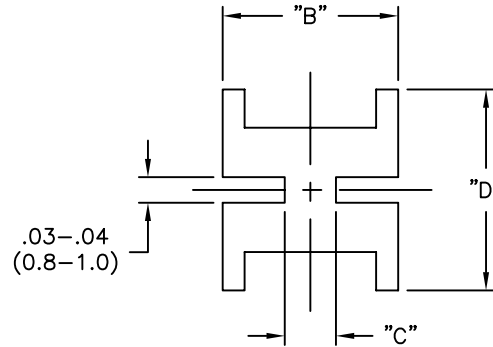

PART NO.	"A" ±.020 (±0.5)	"B"	"C"	"D" REF.	LED TYPE
SQLEDS1-4-26	.250 (6.4)	.17 (4.3)	.03 (0.8)	.17 (4.3)	T-1
SQLEDS1-6-26	.375 (9.5)				
SQLEDS1-8-26	.500 (12.7)				
SQLEDS2-4-26	.250 (6.4)	.24 (6.1)	.07 (1.8)	.27 (6.9)	T-13/4
SQLEDS2-6-26	.375 (9.5)				
SQLEDS2-8-26	.500 (12.7)				
SQLEDS2-10-26	.625 (15.9)				
SQLEDS2-12-26	.750 (19.1)				

TYPICAL APPLICATIONS

NOTES:

1. MATERIAL: PVC (RMS-26).
2. COLOR: BLACK.

TITLE: SQUARE LED SPACERS			DWG IN IN (MM)	
TOLERANCES UNLESS NOTED .XX=±.010 .XXX=±.005 FRAC=±1/64 ANG=±1°		FILE # SQLEDS	DWN: S.M.	APP:
D		MAT'L: SEE NOTES	DT: 03/12/01	DT:
C		RE: RICHCO, INC.	RICHCO INC. PO BOX 804238, CHICAGO, 60680 (773) 539-4060	
B		PART #		PRINT TYPE
A		SEE TABLE		CA
REV	DESCRIPTION	ENGR	DATE	FINAL

D	SEE ECN #1337 FOR CHANGES	SK 07.10.07
C	REMOVED NOTE 2. AND LED 45° CUT	SM 03.23.01
B	COMPLETELY RE-DRAWN	SM 03.12.01
A	RELEASED TO PRODUCTION	SM 03.12.01
REV	DESCRIPTION	ENGR DATE