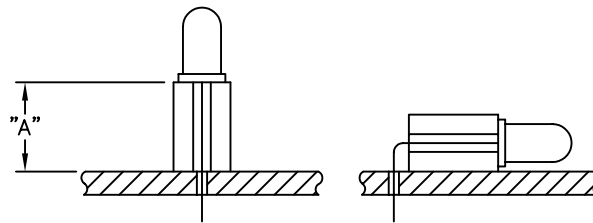

PART NO.	"A" ±.020 (±0.5)	"B"	"C"	"D" REF.	LED TYPE
SQLEDS1-4-26	.250 (6.4)	.17 (4.3)	.03 (0.8)	.17 (4.3)	T-1
SQLEDS1-6-26	.375 (9.5)				
SQLEDS1-8-26	.500 (12.7)				
SQLEDS2-4-26	.250 (6.4)	.24 (6.1)	.07 (1.8)	.27 (6.9)	T-13/4
SQLEDS2-6-26	.375 (9.5)				
SQLEDS2-8-26	.500 (12.7)				
SQLEDS2-10-26	.625 (15.9)				
SQLEDS2-12-26	.750 (19.1)				

TYPICAL APPLICATIONS

NOTES:

1. MATERIAL: PVC (RMS-26).
2. COLOR: BLACK.

TITLE: SQUARE LED SPACERS			DWG IN IN (MM)	
TOLERANCES UNLESS NOTED .XX=±.010 .XXX=±.005 FRAC=±1/64 ANG=±1°		FILE # SQLEDS	DWN: S.M.	APP:
D		MAT'L: SEE NOTES	DT: 03/12/01	DT:
C		RE: RICHCO, INC.	RICHCO INC. PO BOX 804238, CHICAGO, 60680 (773) 539-4060	
B		PART #		PRINT TYPE
A		SEE TABLE		CA
REV	DESCRIPTION	ENGR	DATE	FINAL

D	SEE ECN #1337 FOR CHANGES	SK 07.10.07
C	REMOVED NOTE 2. AND LED 45° CUT	SM 03.23.01
B	COMPLETELY RE-DRAWN	SM 03.12.01
A	RELEASED TO PRODUCTION	SM 03.12.01
REV	DESCRIPTION	ENGR DATE