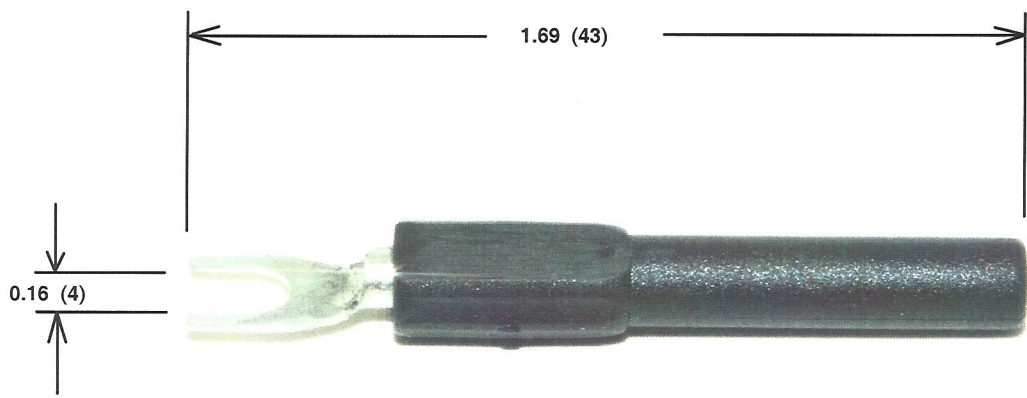

MODEL: BU-30211-X
Adapter: Spade Terminal to 4 mm Banana

Allows standard, fully insulated, or retractable banana plug (4mm) to be used with equipment requiring a 4mm spade lug.

Material:

Body- Nickel Plated Brass

Insulation- PA

Ratings: 30Vac-60Vdc/Max. 36A

Colors -0 Black, -2 Red, -4 Yellow, -5 Green, -6 Blue, -9 White

RoHS Compliant