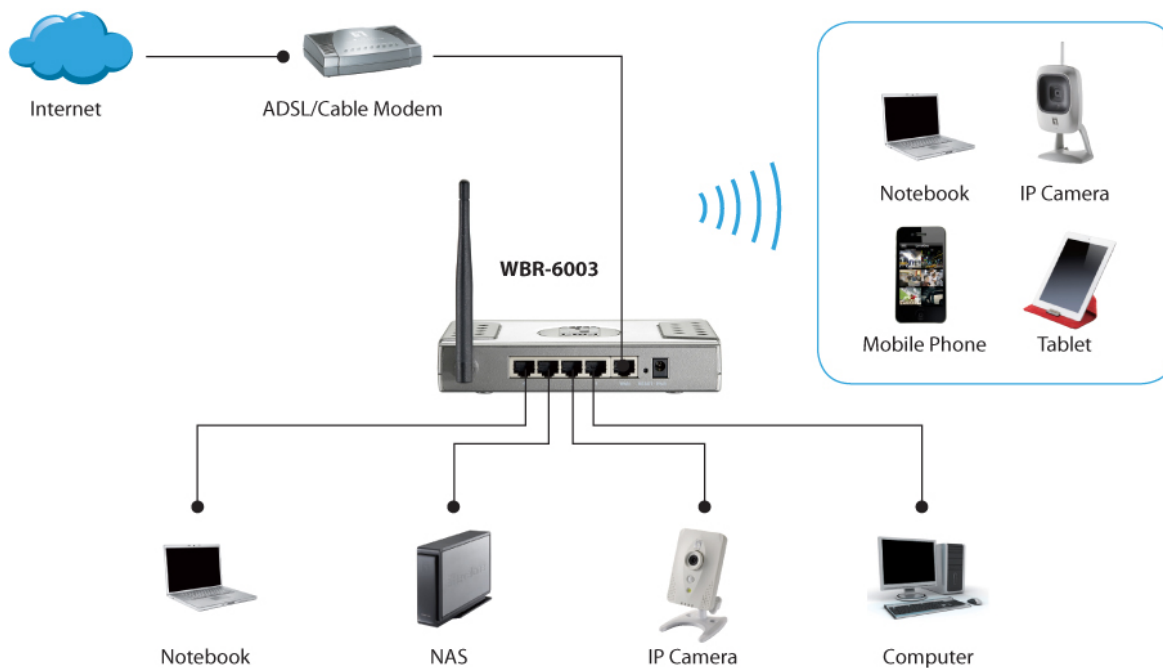

Operating: 0.85

Physical Specifications**Dimensions (W x D x H mm):**

112 x 166 x 30 mm

Others**Approval and Compliance:**

CE, FCC

Diagram

Order Information

WBR-6003