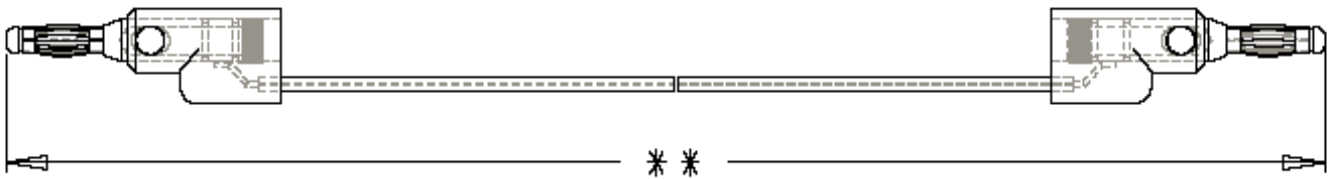

Part Number: BU-2020-A-**- *
Description: Stackable Banana Plug
on Both End

2607

- **Mini-plunger to Stackable Banana Plug**
- **Material:** Banana Plug: ABS housing, brass body and beryllium copper, Nickel-plated, nine-leaf cage spring;
Hook-up wire: #20(41/36) AWG tinned copper with 105° C PVC insulation; Plunger: Nylon housing; Stainless steel spring
Beryllium copper contact
- **** Length:** -12"(.3m), -24"(.6m), -36"(.9m), -48"(1.2m), -60"(1.5m)
- ***Std Colors:** -0 Black -2 Red
- **Rating:** Hands free testing at 300V Category II, 5 Amps
- **RoHS Compliant**