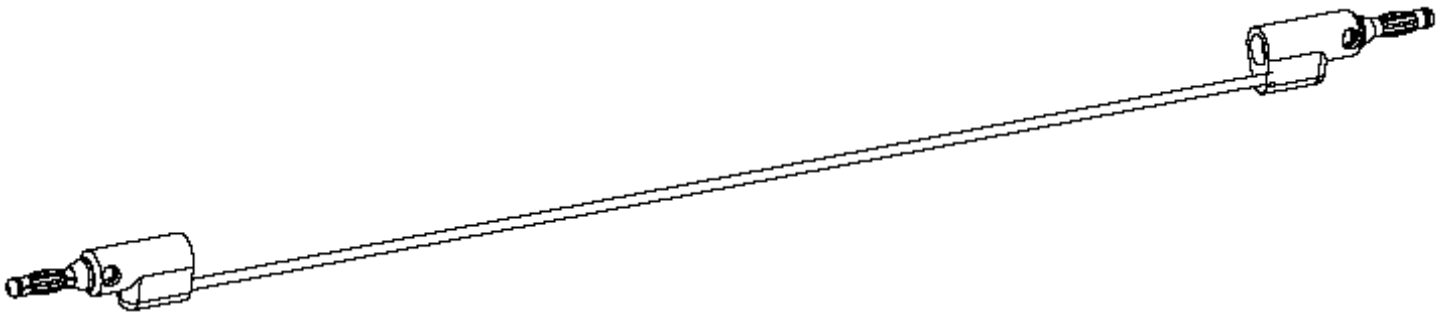

Part Number: BU-2020-A-**- *
Description: Stackable Banana Plug
on Both End

2607

- **Mini-plunger to Stackable Banana Plug**
- **Material:** Banana Plug: ABS housing, brass body and beryllium copper, Nickel-plated, nine-leaf cage spring;
Hook-up wire: #20(41/36) AWG tinned copper with 105° C PVC insulation; Plunger: Nylon housing; Stainless steel spring
Beryllium copper contact
- **** Length:** -12"(.3m), -24"(.6m), -36"(.9m), -48"(1.2m), -60"(1.5m)
- ***Std Colors:** -0 Black -2 Red
- **Rating:** Hands free testing at 300V Category II, 5 Amps
- **RoHS Compliant**