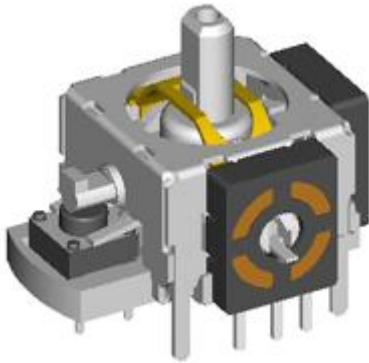

Model(型號): **RKJXP12001**

► Download PDF file

Features:(特點):

Compact design with a good space factor.
Available in a wide variety of type including standard type and lever reset type.
Constructed integral with tact switch for selection ,thus contributing to improvement in the operability of sets.

Applications(作用):

Controller for remote control of audio equipment , CD-L , VCD , TV ,car navigation system, and for game , etc .

Dimensions(規格圖):

Specifications(規格)

Electrical Characteristics [電氣性能]

Total resistance [全阻抗值]	10K Ω , 50K Ω , 100K Ω
Total resistance tolerance [全阻抗值容許差]	±30%
Ratings power(w) [額定功率]	0.0125W, Switch 5V DC
Resistance taper [阻抗變化特性]	B
Residual resistance [殘留阻值]	全阻值3% Ω Max.
Sliding noise [滑動雜音]	300mV Max
Insulation resistance [絕緣阻抗]	100M Ω Min. at DC 250V. Switch 10M Ω Min. DC 10V
Withstanding voltage [耐電壓]	1 minute at AC 250V
Max. operating voltage [最高使用電壓]	AC 50V