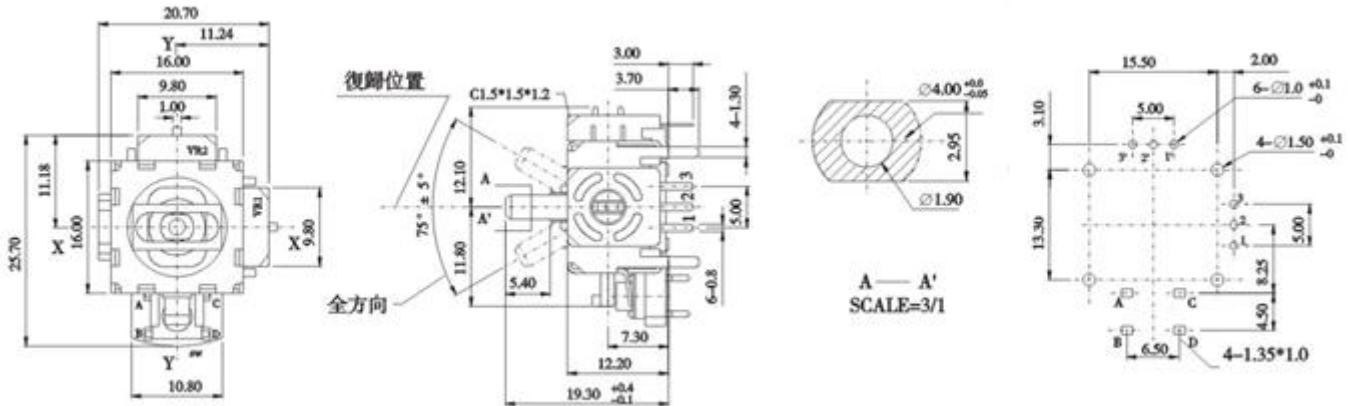

Model(型號): **RKJXP12001**

► Download PDF file

Features:(特點):

Compact design with a good space factor.
Available in a wide variety of type including standard type and lever reset type.
Constructed integral with tact switch for selection ,thus contributing to improvement in the operability of sets.

Applications(作用):

Controller for remote control of audio equipment , CD-L , VCD , TV ,car navigation system, and for game , etc .

Dimensions(規格圖):

Specifications(規格)

Electrical Characteristics [電氣性能]

Total resistance [全阻抗值]	10K Ω , 50K Ω , 100K Ω
Total resistance tolerance [全阻抗值容許差]	±30%
Ratings power(w) [額定功率]	0.0125W, Switch 5V DC
Resistance taper [阻抗變化特性]	B
Residual resistance [殘留阻值]	全阻值3% Ω Max.
Sliding noise [滑動雜音]	300mV Max
Insulation resistance [絕緣阻抗]	100M Ω Min. at DC 250V. Switch 10M Ω Min. DC 10V
Withstanding voltage [耐電壓]	1 minute at AC 250V
Max. operating voltage [最高使用電壓]	AC 50V