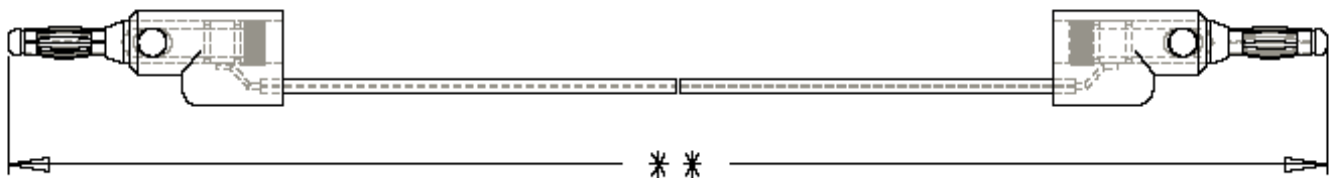

**Part Number:** BU-2020-A-\*\*- \*  
**Description:** Stackable Banana Plug  
on Both End

2607

- **Mini-plunger to Stackable Banana Plug**
- **Material:** Banana Plug: ABS housing, brass body and beryllium copper, Nickel-plated, nine-leaf cage spring;  
Hook-up wire: #20(41/36) AWG tinned copper with 105° C PVC insulation; Plunger: Nylon housing; Stainless steel spring  
Beryllium copper contact
- **\*\* Length:** -12"(.3m), -24"(.6m), -36"(.9m), -48"(1.2m), -60"(1.5m)
- **\*Std Colors:** -0 Black -2 Red
- **Rating:** Hands free testing at 300V Category II, 5 Amps
- **RoHS Compliant**