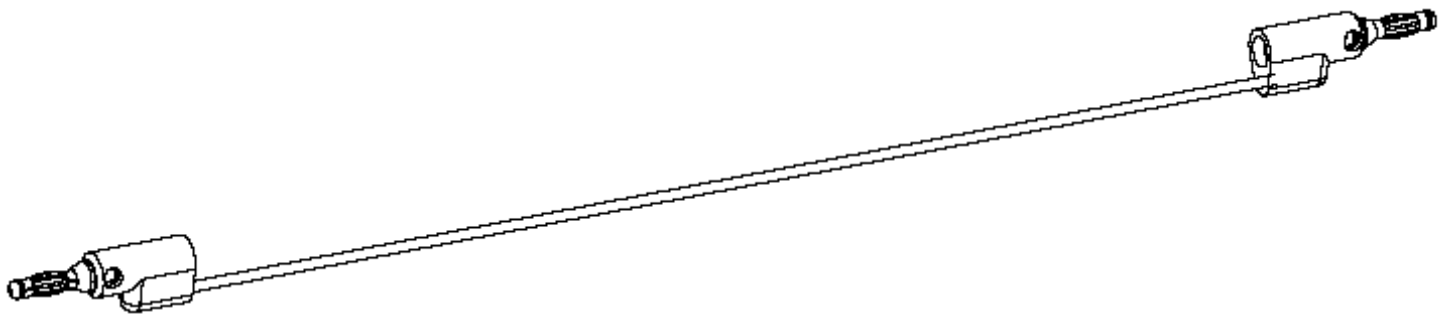

**Part Number:** BU-2020-A-\*\*- \*  
**Description:** Stackable Banana Plug  
on Both End

2607

- **Mini-plunger to Stackable Banana Plug**
- **Material:** Banana Plug: ABS housing, brass body and beryllium copper, Nickel-plated, nine-leaf cage spring;  
Hook-up wire: #20(41/36) AWG tinned copper with 105° C PVC insulation; Plunger: Nylon housing; Stainless steel spring  
Beryllium copper contact
- **\*\* Length:** -12"(.3m), -24"(.6m), -36"(.9m), -48"(1.2m), -60"(1.5m)
- **\*Std Colors:** -0 Black -2 Red
- **Rating:** Hands free testing at 300V Category II, 5 Amps
- **RoHS Compliant**