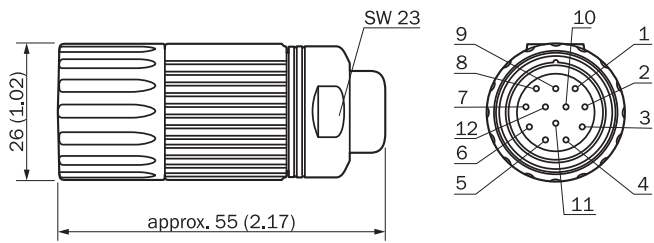

Dimensional drawing (Dimensions in mm (inch))

- ① Blue
- ② White
- ③ Yellow
- ④ Red
- ⑤ Orange
- ⑥ Brown
- ⑦ Purple
- ⑧ Black