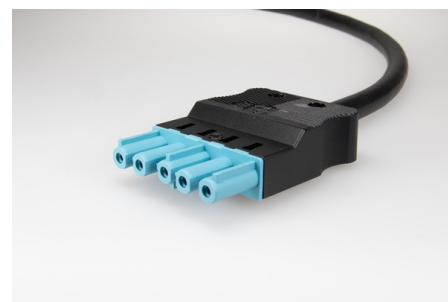

Connectors System AC 166® Cord Set

AC 166 ALCGB/525 300 pastel blue black "Dca"

Extension Cable Socket, 5 pole, pastel blue black, Coding: 5 (DALI),
Cable Type: H05Z1Z1-F, Core Cross-Section: 2.5 mm², Fire Class: Dca,
Length: 3.00 m, Voltage Rating: 250/400 V, Current Rating: 20 A

Order Info

Reference Number (ref. no.)	9D59P530
PU	15

Type

Type	Extension Cable Socket
Number of poles	5 pole
Colour	pastel blue black
Coding	5 (DALI)
PE Function	yes

Technical Data

Voltage Rating	250/400 V
Current Rating	20 A
Insulating Material	PA 6.6
Contact Material	Brass
max. Ambient Temperature Operation	70 °C
IP Code	IP20
IP Code when Plugged	IP40
Type of Conductor Flexible	yes
Stripping Length	9.0 mm
Dismantling Length PE	52.0 mm
Dismantling Length	45.0 mm
Cable Type	H05Z1Z1-F
Core Cross-Section	2.5 mm ²
Fire Class	Dca
Length	3.00 m
Approbation EN61535	AC166-G_Leitungen_EN61535_20121212_20180725_VDE_ENEC_4C