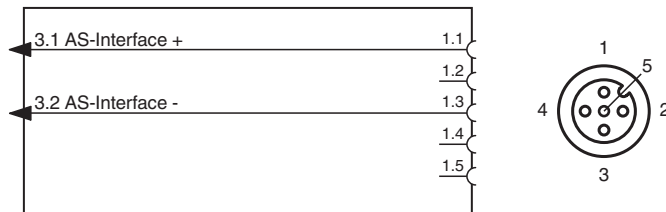

Technical Data

Pollution degree	3
Mechanical specifications	
Degree of protection	IP67 IP67 / IP68 / IP69K with flat cable VAZ-FK-S-*
Connection	Flat cable AS-Interface: cable piercing method Plug connection: M12 x 1 socket (V1)
Material	
Contacts	CuSn / Au
Housing	PBT PC
Mounting screw	Stainless steel 1.4305 / AISI 303
Mass	45 g
Tightening torque, fastening screws	1.65 Nm
Note	The unused flat cable connector is closed with a seal.

Connection

Mounting