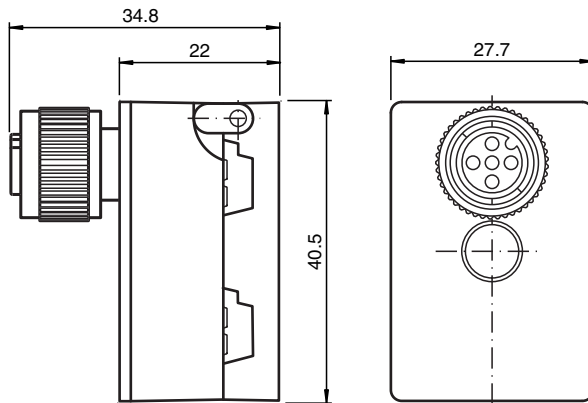

## AS-Interface splitter box VAZ-T1-FK-G10-V1

- One piece housing
- Simple and fast mounting
- Gold-plated and machined contacts
- Immunity to vibration
- Degree of protection IP68 / IP69K

Splitter box G10, AS-Interface to M12

### Dimensions