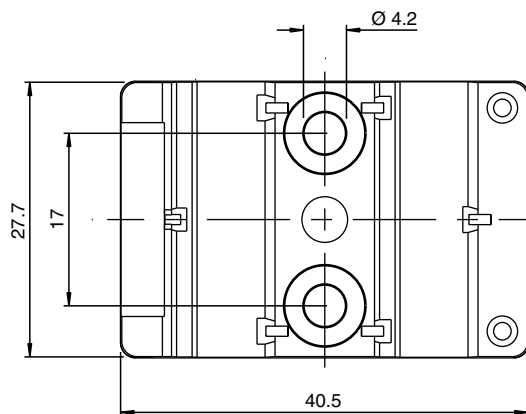

You may screw the device onto a level mounting surface using two M4 attachment screws. The attachment screws are not included.