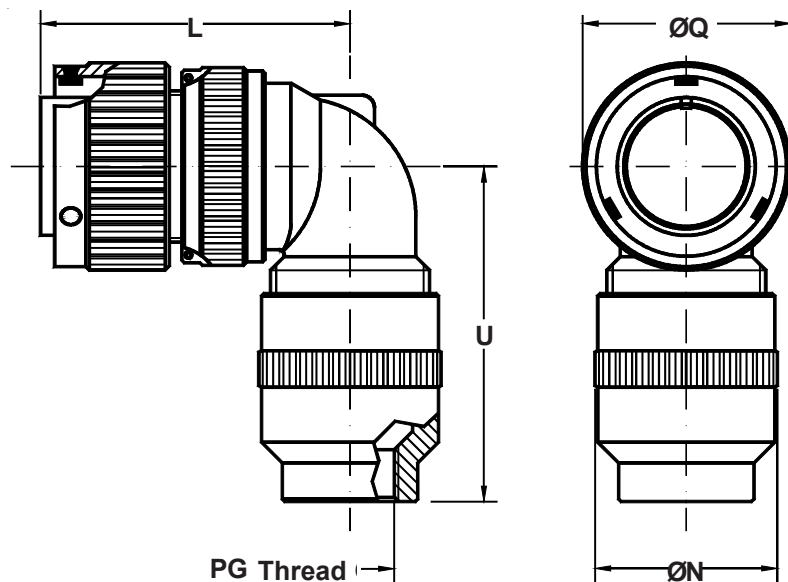

## ITS 3108 A (PG) and ITS 4108 A (PG) Cylindrical Plug Assembly with 90° Backshell for Use with PG Cable Glands

**Notes:**

1. 90° plug with backshell for use with PG cable glands (not included).  
Other types of PG adaptors can be supplied in various sizes and angles upon request.
2. Connector/Backshell Class "A" (non-environmental)—Not supplied with wire sealing grommet;  
Class "R" (environmental)—Supplied with backshell and grommet.
3. Standard materials configuration consists of aluminum alloy. For platings, see TABLE II finish options.
4. Standard contact material consists of copper alloy with silver plating or gold plating available.
5. Other types of front and rear connector accessories are available.  
See our website and/or contact the factory for complete information.
6. Standard insert material is synthetic rubber.  
Add "FR" prefix to front of part number to specify fire resistant inserts

**ITS 3108 A (PG) and ITS 4108 A (PG)  
Cylindrical Plug Assembly with  
90° Backshell for Use with PG Cable Glands**

**TABLE I: DIMENSIONS**

Shell Size	L Max.	ØN Max.	PG Thread	ØQ ±0.2	U Max.
<b>10 SL</b>	40	25	7 / 9 / 11	22.6	50.0
<b>14 S</b>	42	26	11 / 16	29.0	51.0
<b>16 S</b>	46	26	11 / 16	31.6	51.5
<b>16</b>	55	26	11 / 16	31.6	51.5
<b>18</b>	57	33	11 / 13.5 / 16 / 21	36.2	54.5
<b>20</b>	62	43	16 / 21 / 29	39.8	56.5
<b>22</b>	62	43	16 / 21 / 29	43.0	56.5
<b>24</b>	67	45	16 / 21 / 29	46.4	61.5
<b>28</b>	67	45	16 / 21 / 29	53.0	62.5
<b>32</b>	72	51	21 / 29	60.0	75.0
<b>36</b>	75	58	21 / 29	66.2	82.7
<b>40</b>	78	63	21 / 29 / 36	72.3	87.5