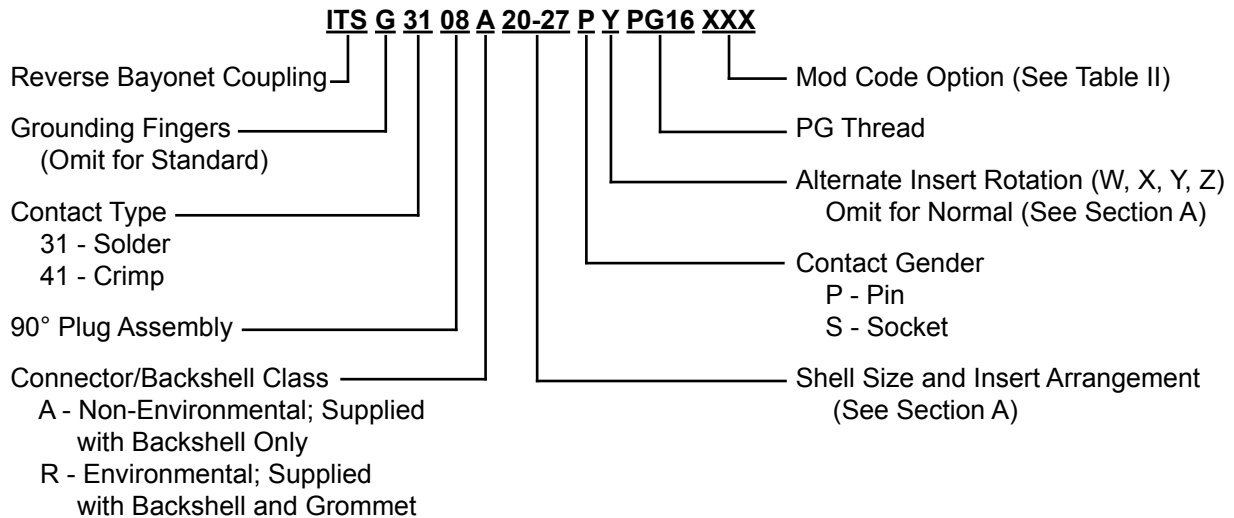

## ITS 3108 A (PG) and ITS 4108 A (PG) Cylindrical Plug Assembly with 90° Backshell for Use with PG Cable Glands

**Notes:**

1. 90° plug with backshell for use with PG cable glands (not included).  
Other types of PG adaptors can be supplied in various sizes and angles upon request.
2. Connector/Backshell Class "A" (non-environmental)—Not supplied with wire sealing grommet;  
Class "R" (environmental)—Supplied with backshell and grommet.
3. Standard materials configuration consists of aluminum alloy. For platings, see TABLE II finish options.
4. Standard contact material consists of copper alloy with silver plating or gold plating available.
5. Other types of front and rear connector accessories are available.  
See our website and/or contact the factory for complete information.
6. Standard insert material is synthetic rubber.  
Add "FR" prefix to front of part number to specify fire resistant inserts

**ITS 3108 A (PG) and ITS 4108 A (PG)  
Cylindrical Plug Assembly with  
90° Backshell for Use with PG Cable Glands**

**TABLE I: DIMENSIONS**

Shell Size	L Max.	ØN Max.	PG Thread	ØQ ±0.2	U Max.
<b>10 SL</b>	40	25	7 / 9 / 11	22.6	50.0
<b>14 S</b>	42	26	11 / 16	29.0	51.0
<b>16 S</b>	46	26	11 / 16	31.6	51.5
<b>16</b>	55	26	11 / 16	31.6	51.5
<b>18</b>	57	33	11 / 13.5 / 16 / 21	36.2	54.5
<b>20</b>	62	43	16 / 21 / 29	39.8	56.5
<b>22</b>	62	43	16 / 21 / 29	43.0	56.5
<b>24</b>	67	45	16 / 21 / 29	46.4	61.5
<b>28</b>	67	45	16 / 21 / 29	53.0	62.5
<b>32</b>	72	51	21 / 29	60.0	75.0
<b>36</b>	75	58	21 / 29	66.2	82.7
<b>40</b>	78	63	21 / 29 / 36	72.3	87.5