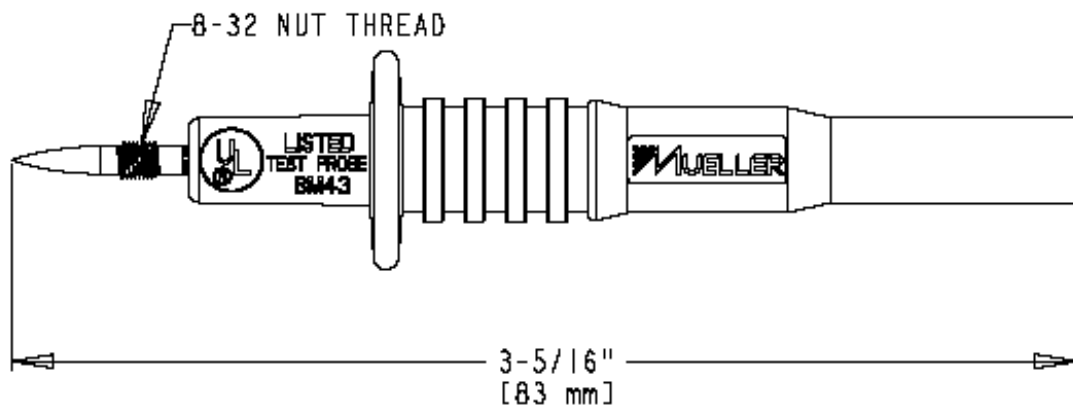

**Part Number:** BU-26106-\*

**Description:** Insulated plug-On Test Prod With 8-32 Thread

2607

- Insulated plug-On Test Prod With 8-32 Thread
- Compatible with all shrouded, unshrouded, or retractable 0.16" (4mm) banana plugs
- Length: 3.3" (83 mm)
- \*Std Colors: -0 Black -2 Red
- Material: Housing: Nylon; Contact: Nickel-plated brass
- Rating: 1000 Volts, 20 Amps, IEC 1010 Compliant