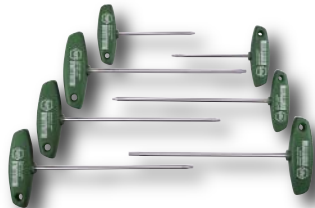

Wiha TORX® T-handle

364 TORX®, with Wiha-T-handle

Blade high alloy chrome-vanadium-molybdenum steel, hardened, hard chrome finish. Wiha T-handle high quality plastic, impact resistant.

Item	Star	Double	Single	Double	Single	Double	Single	Double	Single	Double	Single	Double	Single	Double	Single	Double	Single	Double	Single
No.	Size	mm	Inch	mm	Inch	mm	Inch	lbs	pkg.										
364 09	T9	100	3.9	4.0	5/32	80	3.1	.07	10										
364 10	T10	100	3.9	4.0	5/32	80	3.1	.07	10										
364 15	T15	100	3.9	4.0	5/32	80	3.1	.07	10										
364 17	T15	200	7.9	5.5	7/32	80	3.1	.13	10										
364 20	T20	100	3.9	4.0	5/32	100	3.9	.10	10										
364 22	T20	200	7.9	5.5	7/32	100	3.9	.17	10										
364 25	T25	100	3.9	4.0	5/32	100	3.9	.11	10										
364 27	T25	200	7.9	5.5	7/32	100	3.9	.17	10										
364 30	T27	100	3.9	5.5	7/32	100	3.9	.14	10										
364 32	T27	200	7.9	5.5	7/32	100	3.9	.17	10										
364 35	T30	100	3.9	7.9	6.0	100	3.9	.14	10										
364 37	T30	200	7.9	6.0	1/4	100	3.9	.19	10										
364 40	T40	100	3.9	7.0	9/32	100	3.9	.16	10										
364 42	T40	200	7.9	7.0	9/32	100	3.9	.23	10										
364 45	T45	150	5.9	8.0	5/16	120	4.7	.29	10										
364 50	T50	150	5.9	9.0	3/8	120	4.7	.30	10										
364 52	T50	250	9.8	9.0	3/8	120	4.7	.45	10										

364 92 Set 7 Pc. TORX® T-handle.

Blade CVM steel, hardened, hard chrome finish. Wiha-T-handle high quality plastic, impact resistant.

Item	Star	Double	Star	Double	Double	Single	
No.	Size	mm	Size	mm	lbs.		
364 92	364 09	T9	100	364 27	T25	200	1.24
	364 10	T10	100	364 32	T27	200	
	364 17	T15	200	364 37	T30	200	
	364 22	T20	200				

NEW
From Wiha

#36493

- Blade high alloy chrome-vanadium-molybdenum steel, hardened, hard chrome finish

- Wiha T-handle high quality plastic, impact resistant

Wiha TORX® Short Arm L-keys

363 TORX® L-key, Short Arm