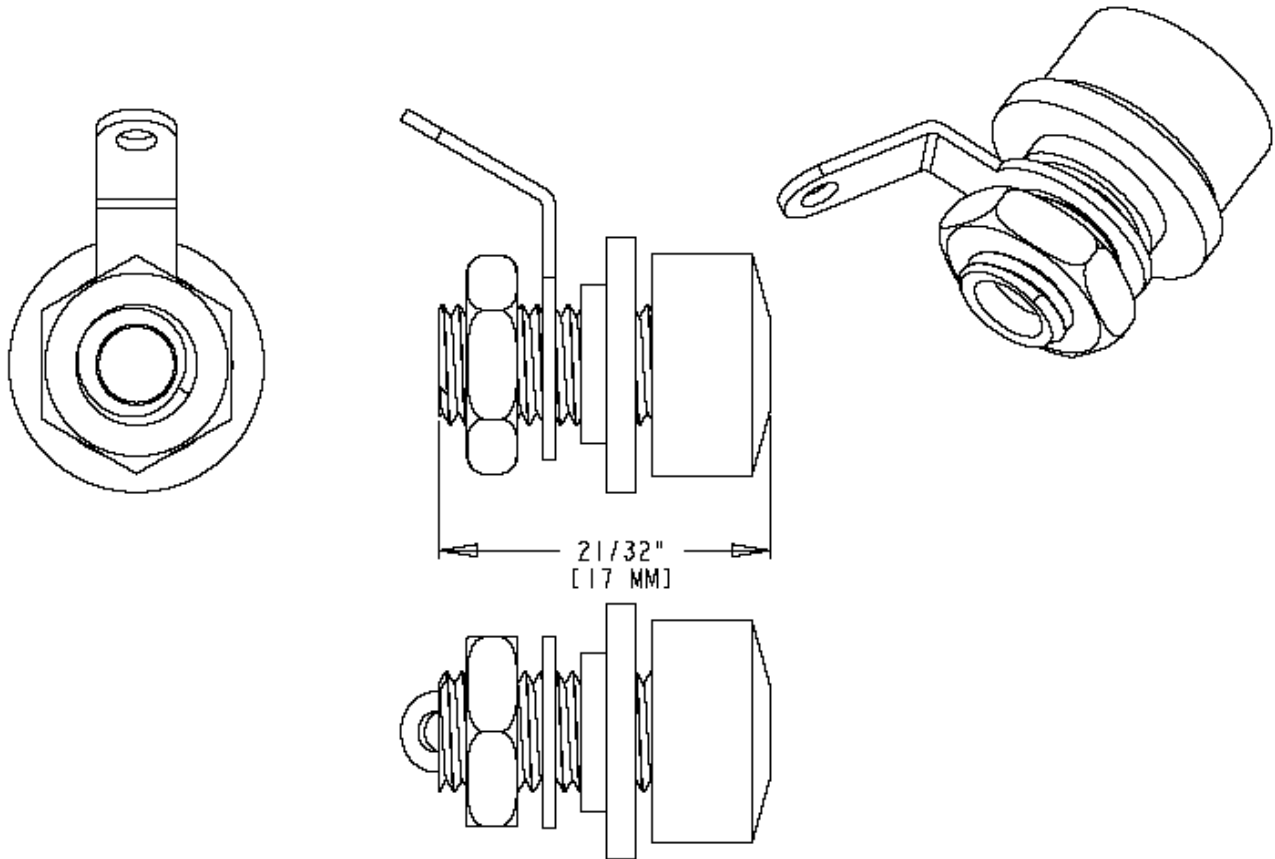

Part Number: BU-00233-*

Description:

2907

BU-00233-*

Insulated Banana Jack

- Insulated Banana Jack
- Material: Banana Jack: nickel-plated brass body; Insulator: nylon
- Length: 0.66"(17mm)
- *Std. Colors: -0 Black -2 Red
- Rating: 15 Amps