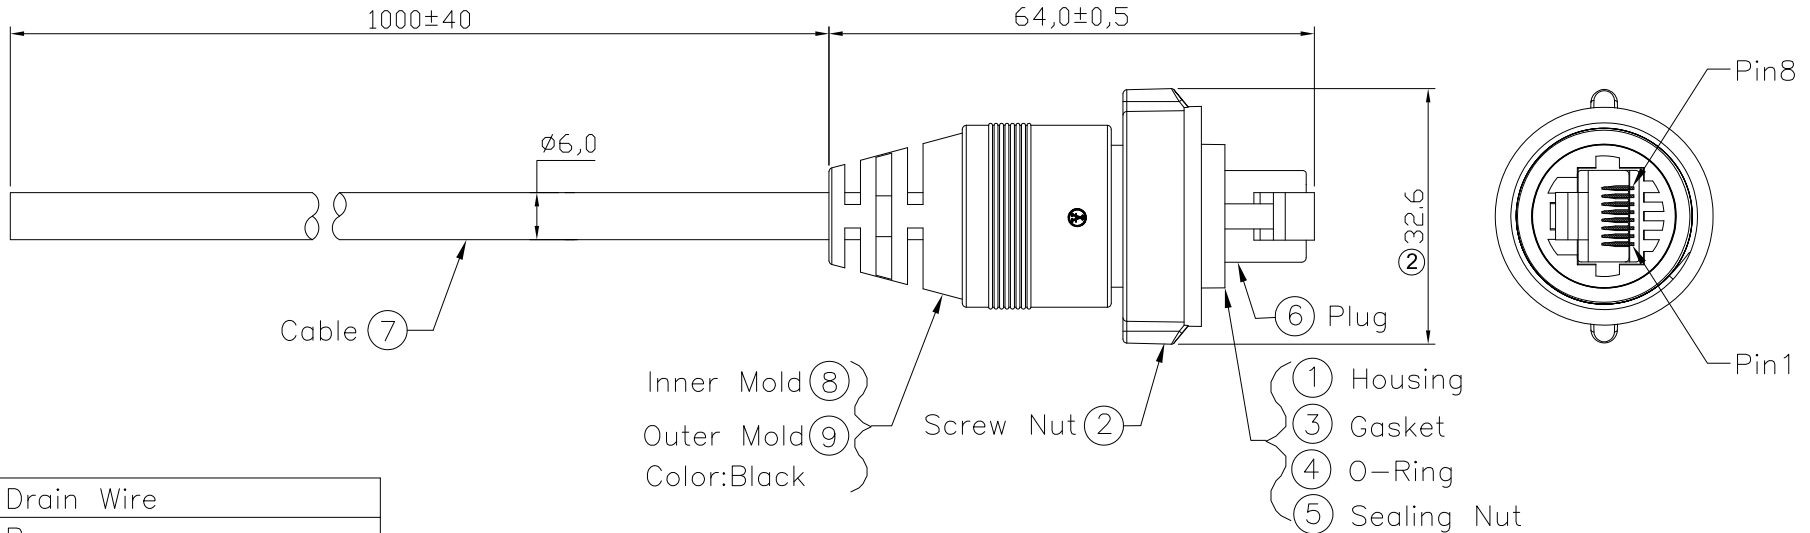

1 2 3 4 5 6 7

A

B

C

D

Shell	Drain Wire		
8	Brown	Twist	
7	Brown/white	Twist	Twis
6	Green		
5	Blue/white	Twist	
4	Blue		
3	Green/white		
2	Orange	Twist	
1	Orange/white		
Conn.	Wire Color		
	Pin Out		

NOTES:
 Plug: 8P8C, Gold plated
 Cable: Cat. 5e FTP 24AWGx4P
 Beige, OD=6.0mm

G	RoHS compliant Unit: mm	Scale	Free				Date	Name	Customer-No.	
		TOLERANCE					Drawn	12.01.2004	Hellwig	ASSMANN WSW-No. A-KAB-RJ45-4S-1M
		Unit	±0.50				Approved	25.02.2014	Amy	
H				②	Change the dimension	25.02.2014	Amy		Drawing-No.	
				①	Drawn	12.01.2004	Hellwig		ASS 1560 CA	rev02
		Angle	TOL	Id.	Modification	Date	Name		Replace	Sheet