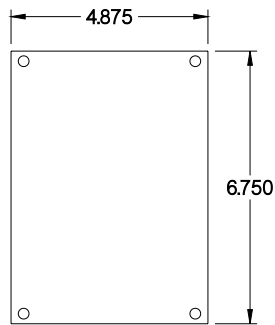

PART No. 1414N4ALG

for more information visit
www.hammfg.com

Data subject to change without notice

TOP VIEW

ISOMETRIC VIEW

BACK VIEW

LEFT SIDE VIEW

FRONT VIEW

RIGHT SIDE VIEW

INNER PANEL

BOTTOM VIEW