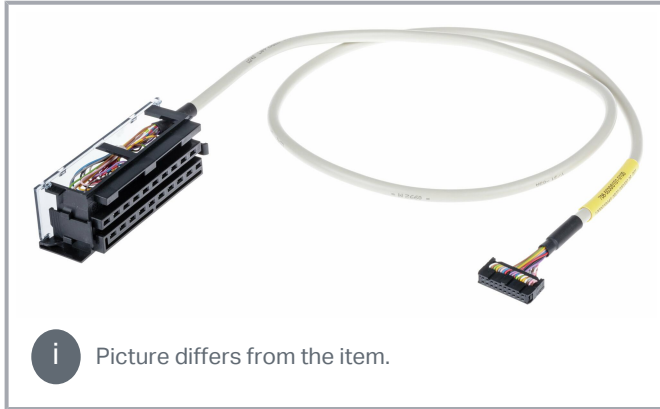

Data sheet | Item number: 706-5030/202-200

System cable; for Gefanuc 9030; 16 digital outputs; Length: 2 m; Conductor cross-section: 0.14 mm²

www.wago.com/706-5030/202-200

Data Notes

Note	When using more than 10 wires, the maximum current per wire must be reduced to 0.7 A.
------	---

Electrical data

Inputs/outputs	16 digital outputs
Operating voltage	≤ AC/DC 35 V
Current per wire (max.)	1 A

Connection data

Compatible PLC Modules	GE Fanuc 9030
Compatible PLC I/O Card Types	IC693 MDL740 IC693 MDL742
Connection type (1)	System
Pole number 1	20
Pluggable connectors	Pluggable connector per DIN 41651; Female connector
Connection type 2	System
Pole number 2	20
Connector 2	GeFanuc IC 693 ACC 311
Cable type	LiYY