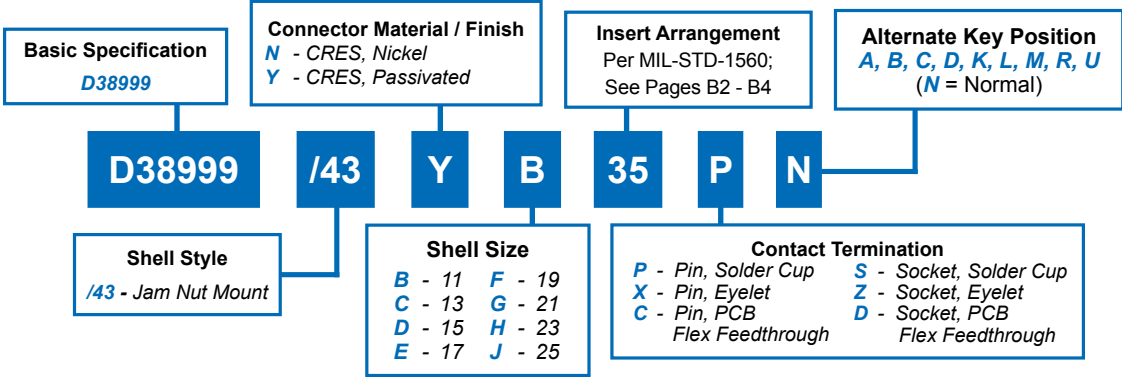

D38999/43 Jam Nut Mount Hermetic Receptacle MIL-DTL-38999 Series IV

How To Order: MS

Recommended Panel Cut-Out

Dimensions in Inches (millimeters) are subject to change without notice.