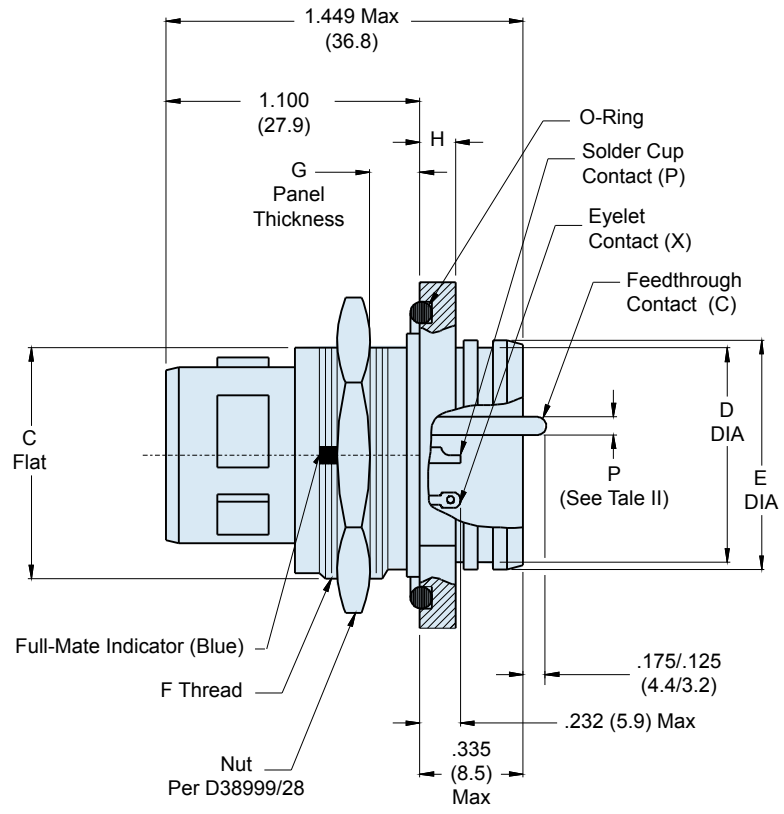

D38999/43 Jam Nut Mount Hermetic Receptacle MIL-DTL-38999 Series IV

How To Order: MS

Recommended Panel Cut-Out

Dimensions in Inches (millimeters) are subject to change without notice.