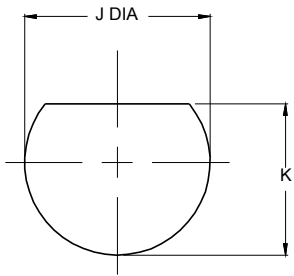

D38999/43 Jam Nut Mount Hermetic Receptacle MIL-DTL-38999 Series IV

How To Order: MS

Recommended Panel Cut-Out

Dimensions in Inches (millimeters) are subject to change without notice.