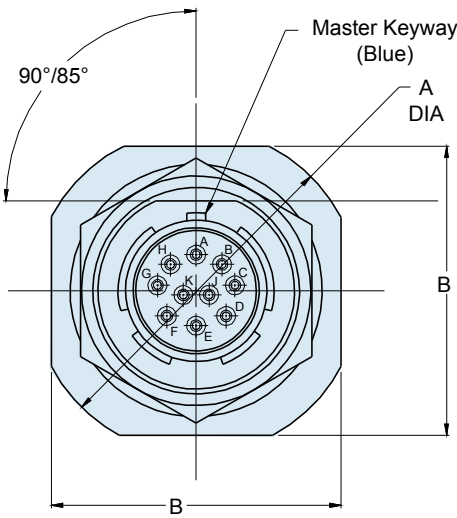

D38999/43 Jam Nut Mount Hermetic Receptacle MIL-DTL-38999 Series IV

How To Order: MS

Recommended Panel Cut-Out

Dimensions in Inches (millimeters) are subject to change without notice.