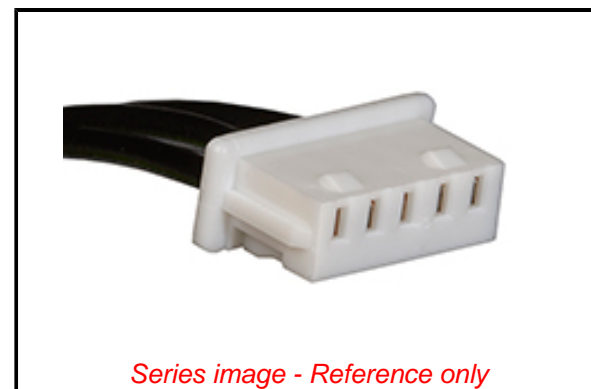

PLEASE CHECK WWW.MOLEX.COM FOR LATEST PART INFORMATION

Part Number: [0151340500](#)
Status: **Active**
Overview: [PicoBlade Connector System](#)
Description: PicoBlade-to-PicoBlade Off-the-Shelf (OTS) Cable Assembly, Single Row, 50.00mm Length, 5 Circuits, Natural

Documents:

3D Model	RoHS Certificate of Compliance (PDF)
Drawing (PDF)	Product Literature (PDF)
3D Model (PDF)	

General

Product Family	Cable Assemblies
Series	15134
Application	Signal, Wire-to-Board, Wire-to-Wire
Assembly Configuration	Dual Ended Connectors
Connector to Connector	PicoBlade-to-PicoBlade
Overmolded	No
Overview	PicoBlade Connector System
Product Name	PicoBlade
Type	Discrete Wire Assembly
UPC	889056871143

Physical

Cable Length	50.00mm
Circuits (Loaded)	5
Color - Resin	Natural
Gender	Female-Female
Lock to Mating Part	Yes
Material - Metal	Phosphor Bronze
Material - Plating Mating	Tin
Material - Plating Termination	Tin
Material - Resin	Polyester
Net Weight	0.700/g
Number of Rows	1
Packaging Type	Bag
Pitch - Mating Interface	1.25mm
Plating min - Mating	0.889µm
Plating min - Termination	0.914µm
Single Ended	No
Termination Interface: Style	Crimp or Compression
Wire Insulation Diameter	0.90mm
Wire Size AWG	28
Wire/Cable Type	UL 1061

Electrical

Current - Maximum per Contact	1.0A
Voltage - Maximum	125V

Material Info

Reference - Drawing Numbers

Sales Drawing	2012341357-000

Series image - Reference only

EU ELV

Not Relevant

EU RoHS

Compliant

REACH SVHC

Not Contained Per -
D(2020)4578-DC (25
June 2020)

Halogen-Free

Status

Not Low-Halogen

For more information, please visit [Contact US](#)

China ROHS

ELV

RoHS Phthalates

China RoHS

Green Image

Not Relevant

Not Contained

Search Parts in this Series

[15134 Series](#)

Mates With

PicoBlade Header [53261](#) , [53047](#) , [53398](#) ,
[53048](#)
PicoBlade Plug Housing [51047](#)