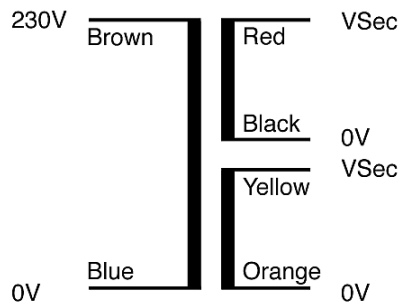

Toroidal Transformer Data Sheet

225VA Open Style, with Leads.
 230V Primary, Dual Secondaries

High quality open style toroidal transformers with a single 230V/50-60Hz primary winding. Twin secondary windings may be connected in series or parallel, or used independently

Primary 230V @ 50-60Hz
 Secondary: 2 x Vsec @ 112.5VA Each
 Suitable for Series/Parallel connection

Nuvotem Part Number	Full Load Vsec [V]	Rated Current per Sec [A]	No Load Vsec [V]	DC Resistance [Ohms] @ 25°C	DEKRA Certificate
0225P1-2-012	2 x 12	9.375	2 x 13.14	2 x 0.0574	2161054.01
0225P1-2-015	2 x 15	7.500	2 x 16.32	2 x 0.0901	2161054.01
0225P1-2-018	2 x 18	6.250	2 x 19.71	2 x 0.1245	2161054.01
0225P1-2-025	2 x 25	4.500	2 x 27.42	2 x 0.2491	2161054.02
0225P1-2-030	2 x 30	3.750	2 x 32.86	2 x 0.3709	2161054.02
0225P1-2-055	2 x 55	2.045	2 x 59.82	2 x 1.1809	2161054.02