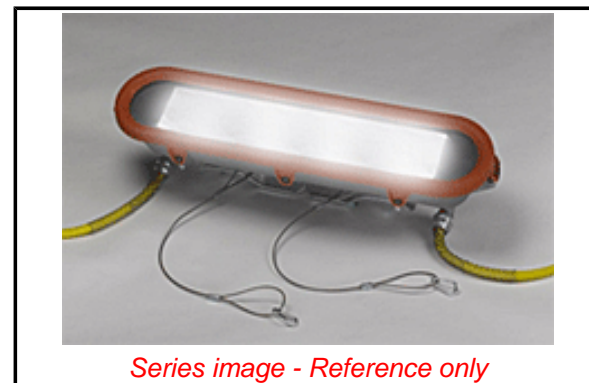

PLEASE CHECK WWW.MOLEX.COM FOR LATEST PART INFORMATION

Part Number: [1302430023](#)
Status: **Active**
Overview: [Wide-Area Lighting Products](#)
Description: Haztex® Wide Area LED Work Light, 4 x 20W, Plug 12/3 SOOW 0.91m (3.0') with in/out Flying Leads

Documents:

[Drawing (PDF)](#) [RoHS Certificate of Compliance (PDF)](#)
[Product Specification PS-130243-002 (PDF)](#)

General

Product Family	Portable Lighting
Series	130243
Comments	Class 1, Division 2, Groups B, C, and D
NEMA Configuration	N/A
NEMA Rating	NEMA 3R
Outlet	Feed-Through
Overview	Wide-Area Lighting Products
Product Name	Haztex®
Type	Wide Area Lamps
UPC	78172536907
Woodhead	Yes

Physical

Cord Length - Primary	0.91m (3.0')
Cord Length - Secondary	0.91m (3.0')
Depth	176.90m (6.960")
Duty	Hazardous
Guard Included	No
Guard Type	N/A
Height	166.50mm (6.555")
Length	706.37mm (27.810")
Material - Globe	Clear Polycarbonate
Material - Guard	Silicone Rubber
Mounting Style	Variable
Packaging Type	Carton
Socket Construction	N/A

Electrical

Bulb Type	LED
Cord Type - Primary	12/3 SOOW
Cord Type - Secondary	12/3 SOOW
Lamp Type	20W LED
Lamp Wattage - Maximum	20W x 4
Lumens	5270
On/Off Switch	No
Voltage (Fixture) - Maximum	120V, 277V

Material Info

Old Part Number	1076HZ2F003123F003

Reference - Drawing Numbers

Product Specification	PS-130243-002
Sales Drawing	SD-130243-1001

Series image - Reference only

EU ELV

Not Relevant

EU RoHS

Not Reviewed

REACH SVHC

Not Reviewed

Halogen-Free

Status

Not Low-Halogen

Need more information on product environmental compliance?

Email productcompliance@molex.com
Please visit the [Contact Us](#) section for any non-product compliance questions.

China ROHS

Not Reviewed

ELV

Not Relevant

Search Parts in this Series

[130243 Series](#)