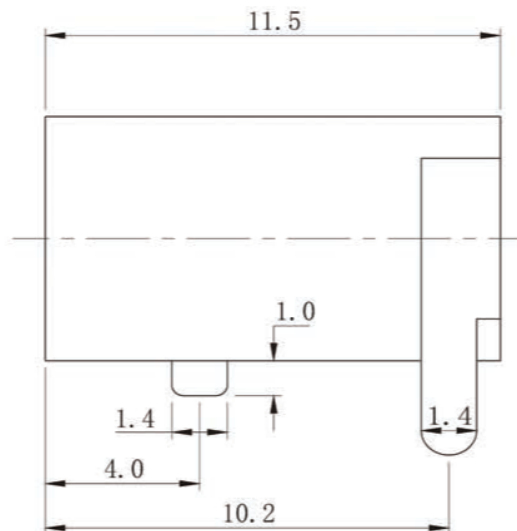

REV	A		
DATB	08/12/24		

P. C. B LAYOUT TOP VIEW

PIN	Φ1.65	Φ2.0	Φ2.5
APPD			

NO	PART	MATERIAL	QTY	REMARKS
7	TERMINAL-3	BRASS-0.4T	2	Tin Plating
6	TERMINAL-2	BRASS-0.4T	2	Tin Plating
5	TERMINAL-1	BRASS-0.5T	2	Tin Plating
4	SOCKET	BRASS-0.4T	4	Tin/Gold Plating
3	UP&DOWN COVER	ABS	2	BLACK
2	WASHER	ABS	4	
1	HOUSING	ABS	1	BLACK

TOLERANCE	
UNDER 1	±0.05
1-10	±0.15
OVER 10	±0.25

深圳市金航标电子有限公司			WWW.BDS666.COM		
KH-DC-044-2.5			0755-83044319		
TITLE:	DC POWER JACK	ITEM NO	DC-044		
DRAWING:	赖积任	08/12/24	SCALE	UNIT	mm
APPROVE:			PROJECTION		