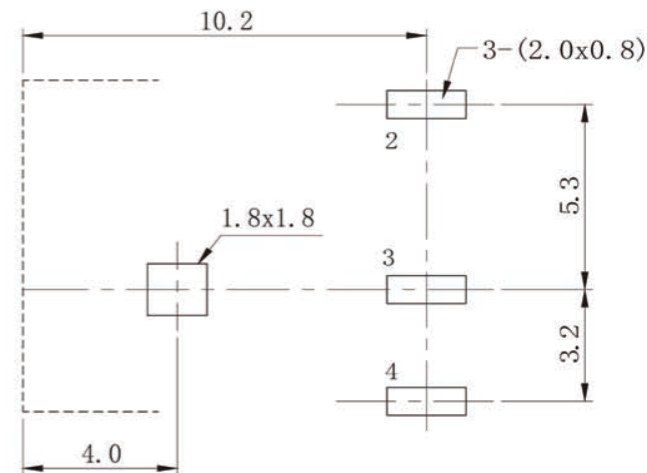

REV	A		
DATB	08/12/24		

P. C. B LAYOUT TOP VIEW

PIN	Φ1.65	Φ2.0	Φ2.5
APPD			

NO	PART	MATERIAL	QTY	REMARKS
7	TERMINAL-3	BRASS-0.4T	2	Tin Plating
6	TERMINAL-2	BRASS-0.4T	2	Tin Plating
5	TERMINAL-1	BRASS-0.5T	2	Tin Plating
4	SOCKET	BRASS-0.4T	4	Tin/Gold Plating
3	UP&DOWN COVER	ABS	2	BLACK
2	WASHER	ABS	4	
1	HOUSING	ABS	1	BLACK

TOLERANCE	
UNDER 1	±0.05
1-10	±0.15
OVER 10	±0.25

深圳市金航标电子有限公司			WWW.BDS666.COM		
KH-DC-044-2.5			0755-83044319		
TITLE:	DC POWER JACK	ITEM NO	DC-044		
DRAWING:	赖积任	08/12/24	SCALE	UNIT	mm
APPROVE:			PROJECTION		