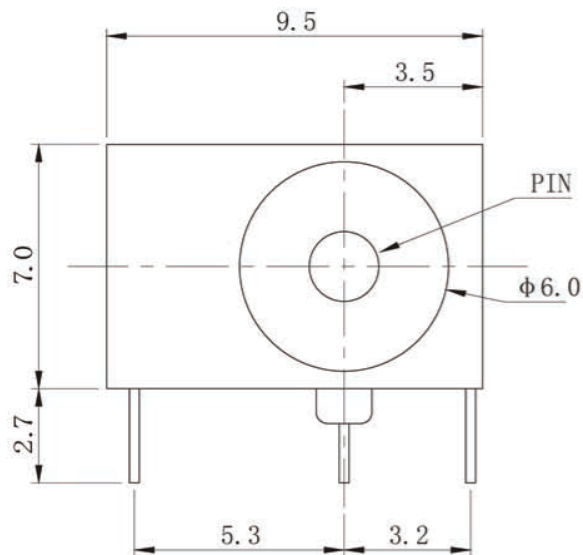

REV	A		
DATB	08/12/24		

P. C. B LAYOUT TOP VIEW

PIN	Φ1.65	Φ2.0	Φ2.5
APPD			

NO	PART	MATERIAL	QTY	REMARKS
7	TERMINAL-3	BRASS-0.4T	2	Tin Plating
6	TERMINAL-2	BRASS-0.4T	2	Tin Plating
5	TERMINAL-1	BRASS-0.5T	2	Tin Plating
4	SOCKET	BRASS-0.4T	4	Tin/Gold Plating
3	UP&DOWN COVER	ABS	2	BLACK
2	WASHER	ABS	4	
1	HOUSING	ABS	1	BLACK

TOLERANCE	
UNDER 1	±0.05
1-10	±0.15
OVER 10	±0.25

深圳市金航标电子有限公司			WWW.BDS666.COM		
KH-DC-044-2.5			0755-83044319		
TITLE:	DC POWER JACK	ITEM NO	DC-044		
DRAWING:	赖积任	08/12/24	SCALE	UNIT	mm
APPROVE:			PROJECTION		